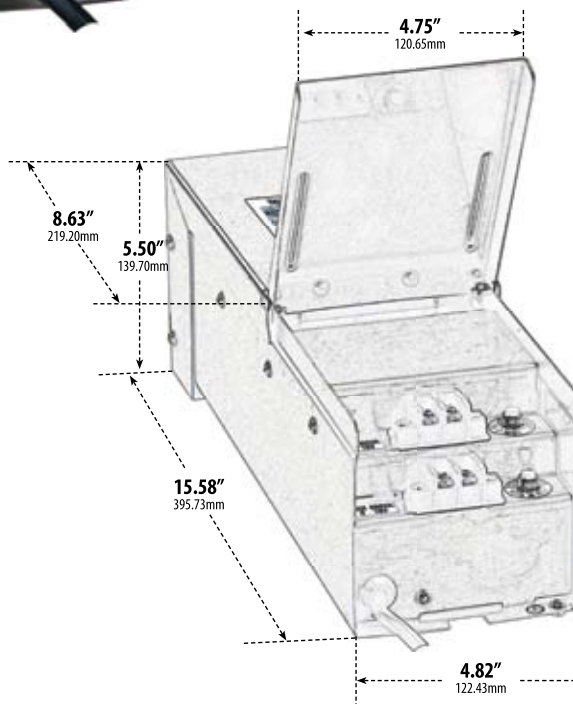

LVT500-A-SS

LOW VOLTAGE TRANSFORMER

- ▶ **Material:** Stainless Steel
- ▶ **No Photo Cell and No Timer**
- ▶ **Wattage:** 500W
- ▶ **Primary Voltage:** 120V
- ▶ **Secondary Voltage:** 12V
- ▶ **Terminals:** Two Taps (1 x 200W + 1 x 300W)
- ▶ **Wiring:** 6FT. Power Cord Included
- ▶ **Suitable for Indoor and Outdoor Use**
- ▶ **Available Finish:** Polished Stainless Steel
- ▶ **UL Listed**

Overall Dimensions:
15.58"H x 4.82"W x 5.50"D

Weight: 23.8 lbs
Approximate Wire Length: 72"
Box Dimensions: 8.00"H x 18.25"W x 8.00"D

DABMAR
LIGHTING

DABMAR LIGHTING INCORPORATED

2140 Eastman Ave . Oxnard, CA 93030 . 805.604.9090 . f: 805.604.9050 . www.dabmar.com