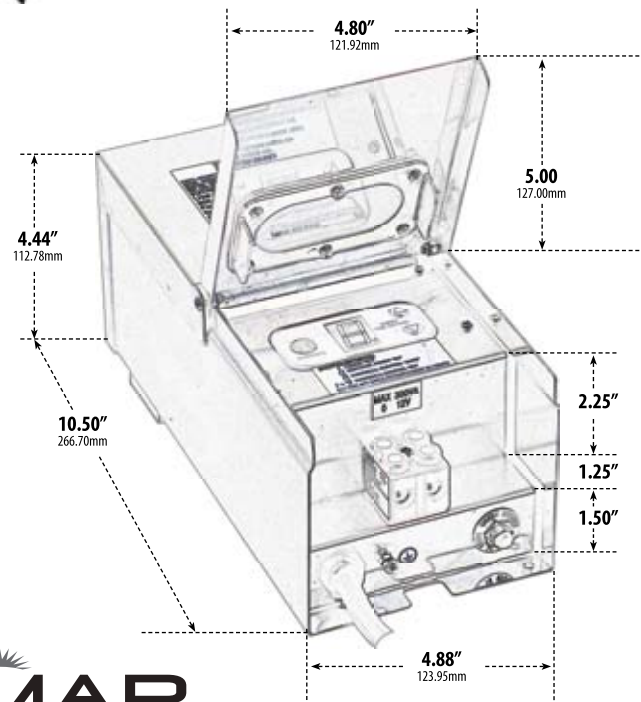

LVT300-SUB-SS

LOW VOLTAGE TRANSFORMER

- ▶ **Material:** Stainless Steel
- ▶ **Digital Photo Cell and Timer**
- ▶ **Wattage:** 300W
- ▶ **Primary Voltage:** 120V
- ▶ **Secondary Voltage:** 12V
- ▶ **Terminals:** One Taps (1 x 300W)
- ▶ **Wiring:** 6FT. Power Cord Included
- ▶ **Suitable Only for Outdoor Use**
- ▶ **Rated for Only Submersible Fixture Use**
- ▶ **Available Finish:** Polished Stainless Steel
- ▶ **Digital Timer/Replacement Photocell:** -PH-LVT
- ▶ **UL Listed**

Overall Dimensions:
10.50"H x 5.00"W x 4.44"D

Weight: 16.4 lbs
Approximate Wire Length: 31 "
Box Dimensions: 7.50"H x 13.00"W x 7.50"D

DABMAR
LIGHTING

DABMAR LIGHTING INCORPORATED

2140 Eastman Ave . Oxnard, CA 93030 . 805.604.9090 . f: 805.604.9050 . www.dabmar.com