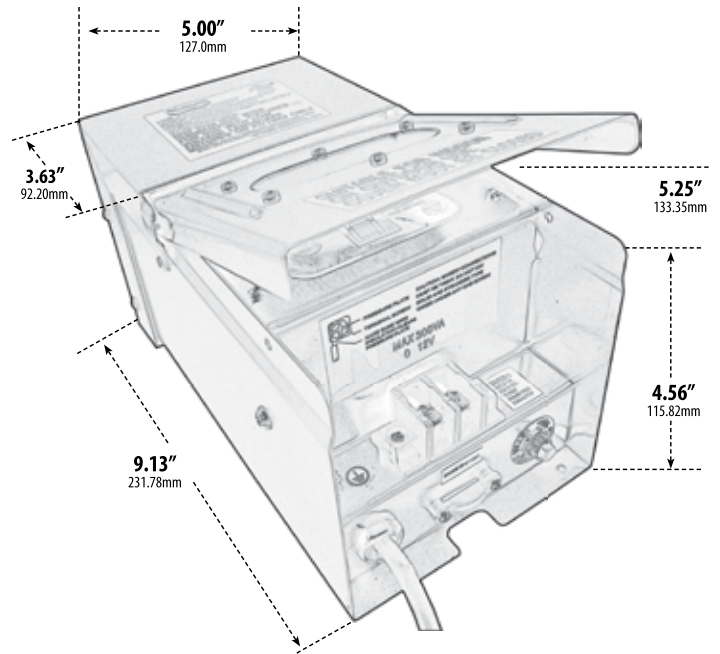

LVT300-SS

LOW VOLTAGE TRANSFORMER

- ▶ **Material:** Stainless Steel
- ▶ **Digital Photo Cell and Timer**
- ▶ **Wattage:** 300W
- ▶ **Primary Voltage:** 120V
- ▶ **Secondary Voltage:** 12V
- ▶ **Terminals:** One Tap (1 x 300W)
- ▶ **Wiring:** 6FT. Power Cord Included
- ▶ **Suitable Only for Outdoor Use**
- ▶ **Available Finish:** Polished Stainless Steel
- ▶ **Digital Timer/Replacement Photocell:** -PH-LVT
- ▶ **UL Listed**

Overall Dimensions:
9.13"H x 5.00"W x 4.56"D

Weight: 13 lbs
Approximate Wire Length: 72"
Box Dimensions: 7.50"H x 12.25"W x 7.50"D

DABMAR
L I G H T I N G

DABMAR LIGHTING INCORPORATED

2140 Eastman Ave . Oxnard, CA 93030 . 805.604.9090 . f: 805.604.9050 . www.dabmar.com