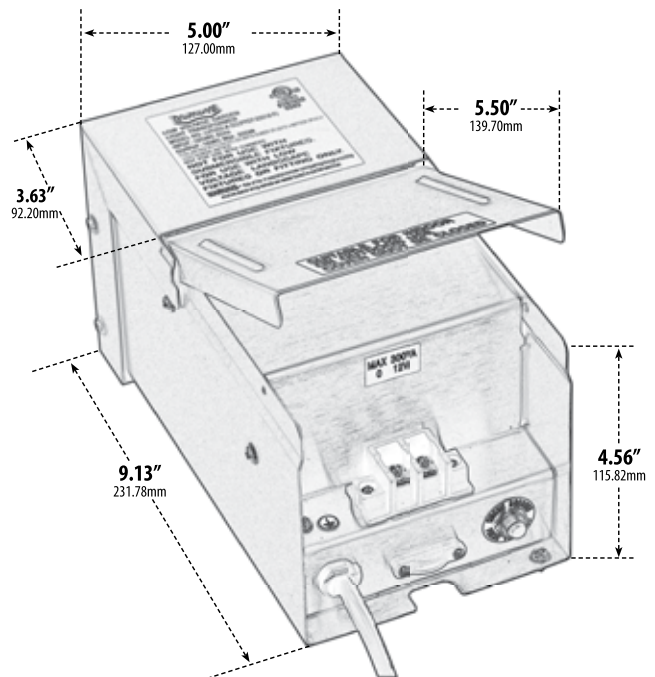

# LVT300-A-SS

## LOW VOLTAGE TRANSFORMER

- ▶ **Material:** Stainless Steel
- ▶ **No Photo Cell and No Timer**
- ▶ **Wattage:** 300W
- ▶ **Primary Voltage:** 120V
- ▶ **Secondary Voltage:** 12V
- ▶ **Terminals:** One Tap (1 x 300W)
- ▶ **Wiring:** 6FT. Power Cord Included
- ▶ **Suitable for Indoor and Outdoor Use**
- ▶ **Available Finish:** Polished Stainless Steel
- ▶ **UL Listed**

Overall Dimensions:  
9.13"H x 5.00"W x 4.56"D

Weight: 13.0 lbs  
Approximate Wire Length: 72 "  
Box Dimensions: 7.50"H x 12.25"W x 7.50"D

**DABMAR**  
L I G H T I N G

DABMAR LIGHTING INCORPORATED

2140 Eastman Ave . Oxnard, CA 93030 . 805.604.9090 . f: 805.604.9050 . www.dabmar.com