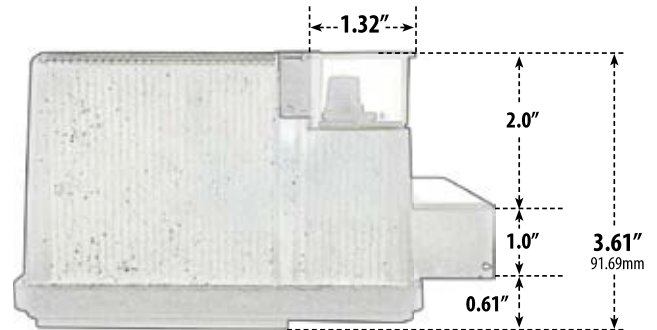

LVT150

LOW VOLTAGE TRANSFORMER

- ▶ **Material:** Powder Coated Cast Aluminum
- ▶ **Manual Photo Cell and Timer**
- ▶ **Wattage:** 150W
- ▶ **Primary Voltage:** 120V
- ▶ **Secondary Voltage:** 12V
- ▶ **Terminals:** One Tap (1 x 150W)
- ▶ **Wiring:** 6FT. Power Cord Included
- ▶ **Suitable Only for Outdoor Use**
- ▶ **Available Color:** Black
- ▶ **UL Listed**

Overall Dimensions:
6.38"H x 3.75"W x 3.61"D

Weight: 6.6 lbs
Approximate Wire Length: 72"
Box Dimensions: 4.00"H x 7.00"W x 5.75"D

DABMAR
LIGHTING

DABMAR LIGHTING INCORPORATED

2140 Eastman Ave . Oxnard, CA 93030 . 805.604.9090 . f: 805.604.9050 . www.dabmar.com