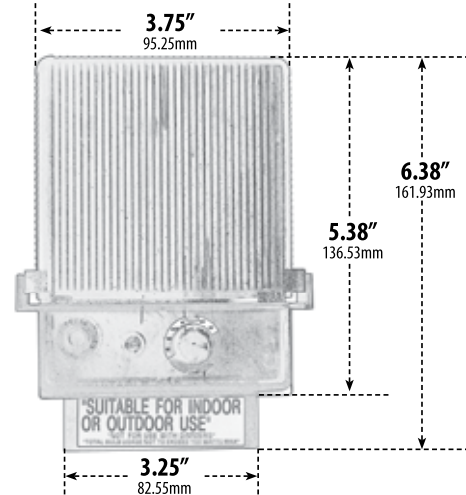

LVT150

LOW VOLTAGE TRANSFORMER

- ▶ **Material:** Powder Coated Cast Aluminum
- ▶ **Manual Photo Cell and Timer**
- ▶ **Wattage:** 150W
- ▶ **Primary Voltage:** 120V
- ▶ **Secondary Voltage:** 12V
- ▶ **Terminals:** One Tap (1 x 150W)
- ▶ **Wiring:** 6FT. Power Cord Included
- ▶ **Suitable Only for Outdoor Use**
- ▶ **Available Color:** Black
- ▶ **UL Listed**

Overall Dimensions:
6.38"H x 3.75"W x 3.61"D

Weight: 6.6 lbs
Approximate Wire Length: 72"
Box Dimensions: 4.00"H x 7.00"W x 5.75"D

DABMAR
LIGHTING

DABMAR LIGHTING INCORPORATED

2140 Eastman Ave . Oxnard, CA 93030 . 805.604.9090 . f: 805.604.9050 . www.dabmar.com