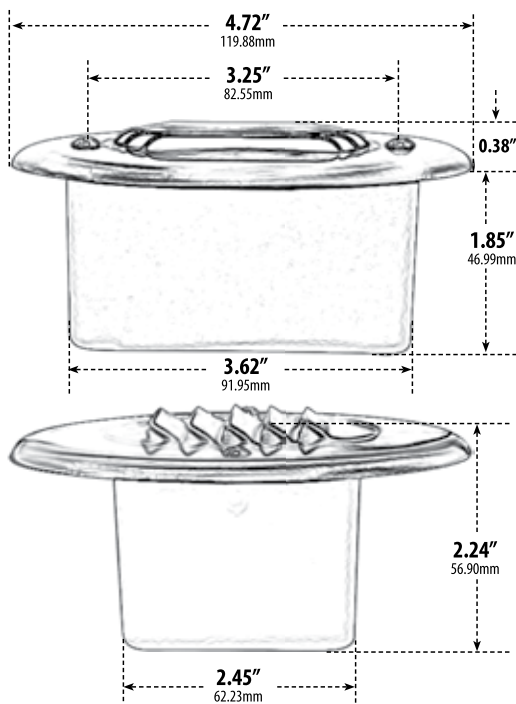

LV708

RECESSED LOUVER DOWN BRICK, STEP AND WALL LIGHT

LV708-B

LV708-CP

LV708-BZ

LV708-ABS

LV708-W

LV708-ABZ

- ▶ **Faceplate Material:** See below
- ▶ **Housing Material:** Powder Coated Aluminum
- ▶ **Lens:** Frosted, Heat Resistant, Tempered Glass
- ▶ **Lamp:** JC Bi-Pin Base (20W Maximum)

MODEL NUMBER	LAMP TYPE	ILLUMINANT TYPE	WATTS (W)	VOLTS (V)	LAMP(S) INCLUDED?
LV708	JC	HALOGEN	20	12	YES
LV-LED708	JC-LED	LED	1.3	12	YES

- ▶ **Available Finish (Aluminum):** Black, Bronze, White, Verde Green
- ▶ **Available Finish (Brass):** Antique Brass, Antique Bronze
- ▶ **Available Finish (Copper):** Copper
- ▶ **Recessed Mount**
- ▶ **Connector Available:** P-CN01 (sold separately)
- ▶ **Replacement Cover Plate:** P-CVR-LV708 (sold separately)
- ▶ **ETL Approved**

Overall Dimensions:
4.72"H x 4.72"W x 2.24"D

Maximum Height: 4.72"
Width: 4.72"
Maximum Depth: 2.24"

Weight: 0.60 lbs
Approximate Wire Length: 23"
Box Dimensions: 5.13"W x 2.88"H x 5.25"D

DABMAR
LIGHTING