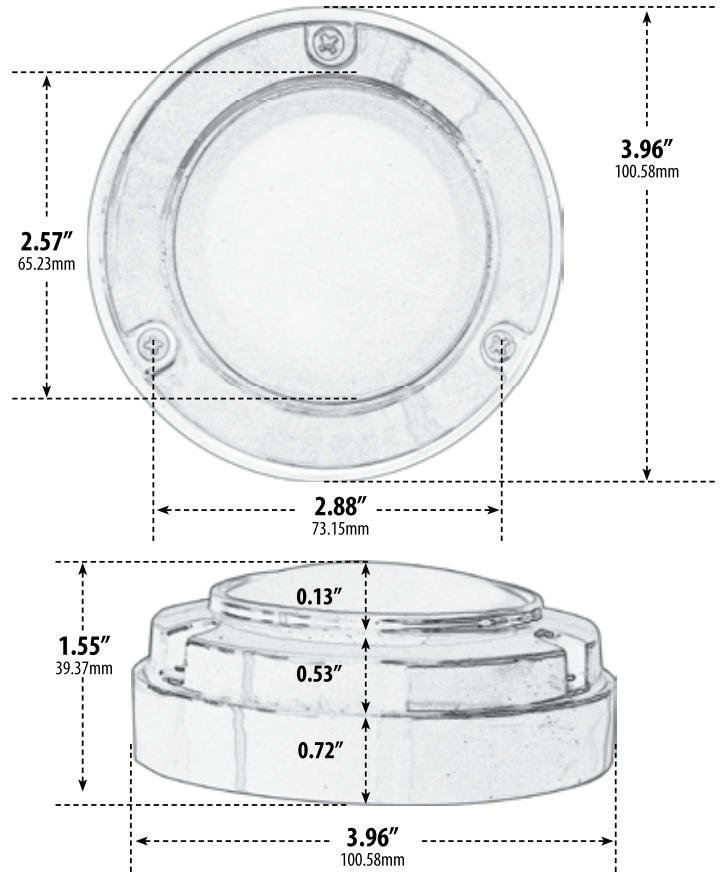

LV703

SURFACE MOUNT BRICK, STEP AND WALL LIGHT

- ▶ **Material:** Powder Coated Cast Aluminum
- ▶ **Lens:** White, Heat Resistant, Tempered Glass
- ▶ **Lamp:** JC Bi-Pin Base (35W Maximum)

MODEL NUMBER	LAMP TYPE	ILLUMINANT TYPE	WATTS (W)	VOLTS (V)	LAMP(S) INCLUDED?
LV703	JC	HALOGEN	20	12	YES
LV-LED703	JC-LED	15 LEDs	1.3	12	YES

- ▶ **Available Color:** Black, White, Bronze, Verde Green
- ▶ **Connector Available:** P-CN01 (sold separately) See page 89
- ▶ **ETL Approved**

Overall Dimensions:
3.96"H x 3.96"W x 1.55"D

Weight: 0.60 lbs
Approximate Wire Length: 1.00"
Box Dimensions: 4.25"H x 4.25"W x 2.25"D
Lamp Included