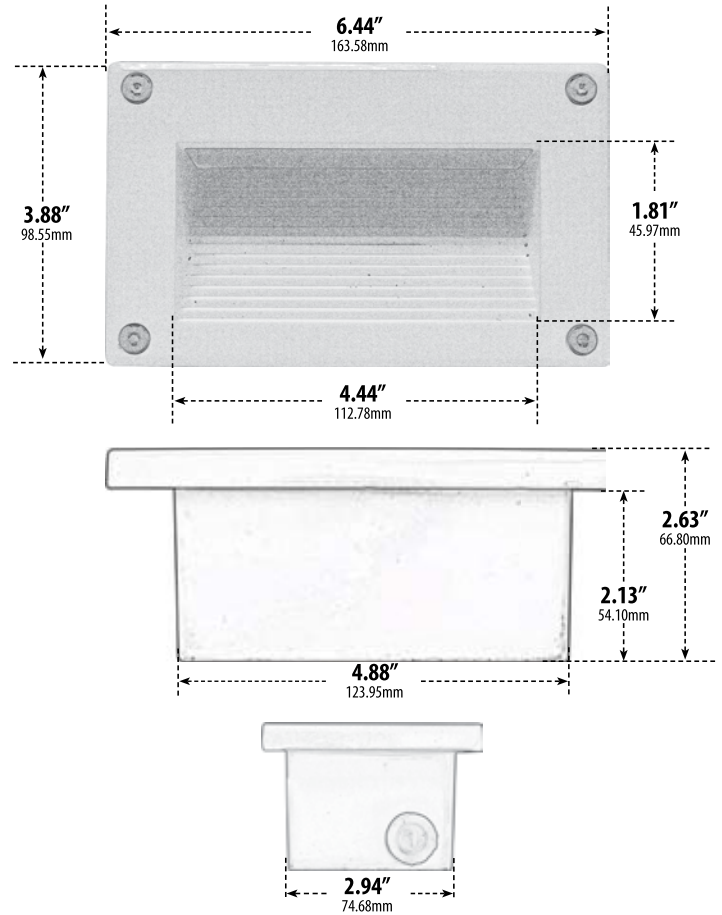

LV655

RECESSED BRICK, STEP AND WALL LIGHT

- ▶ **Material:** Powder Coated Cast Aluminum
- ▶ **Lens:** Clear, Heat Resistant, Tempered Glass
- ▶ **Lamp:** JC Bi-Pin Base (35W Maximum)

MODEL NUMBER	LAMP TYPE	ILLUMINANT TYPE	WATTS (W)	VOLTS (V)	LAMP(S) INCLUDED?
LV655	JC	HALOGEN	20	12	YES
LV-LED655	LED BOARD	18 LEDs	1.8	12	YES

- ▶ **Available Color:** Black, Bronze, White, Verde Green, Electroplated Antique Copper
- ▶ **Connector Available:** P-CN01 (sold separately)
- ▶ **Replacement Cover Plate:** P-CVR-LV655 (sold separately)
- ▶ **ETL Approved**

Overall Dimensions:
3.88"H x 6.44"W x 2.63"D

Weight: 1.0 lbs
Box Dimensions: 6.50"H x 4.00"W x 3.00"D
Lamp Included

DABMAR
LIGHTING

DABMAR LIGHTING INCORPORATED

2140 Eastman Ave . Oxnard, CA 93030 . 805.604.9090 . f: 805.604.9050 . www.dabmar.com