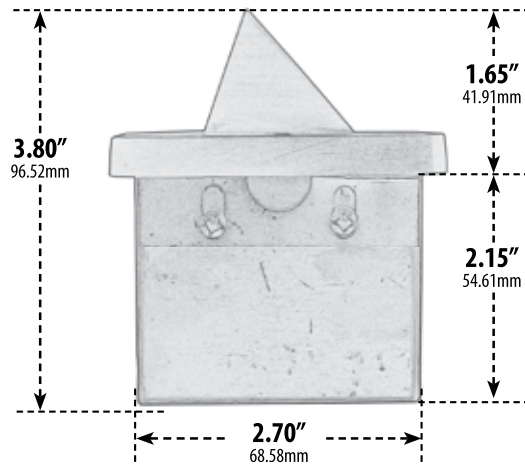

## RECESSED BRICK, STEP AND WALL LIGHT

- ▶ **Faceplate Material:** Brass
- ▶ **Housing Material:** Brass
- ▶ **Lens:** Frosted, Heat Resistant, Tempered Glass
- ▶ **Lamp:** JC-Bi Pin Base (20W Maximum)

Overall Dimensions:  
3.80"H x 5.13"W x 3.15"D

Weight: 1.2 lbs  
Approximate Wire Length: 36"  
Box Dimensions: 4.63"H x 5.50"W x 3.50"D  
Lamp Included

DABMAR LIGHTING INCORPORATED

2140 Eastman Ave . Oxnard, CA 93030 . 805.604.9090 . f: 805.604.9050 . www.dabmar.com