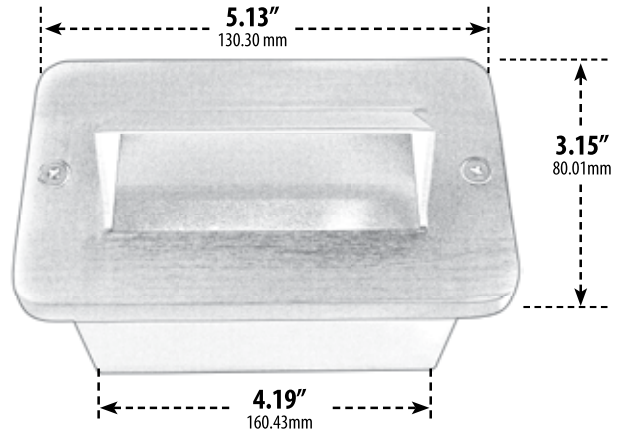

# LV638

## RECESSED BRICK, STEP AND WALL LIGHT

- ▶ **Faceplate Material:** Brass
- ▶ **Housing Material:** Brass
- ▶ **Lens:** Frosted, Heat Resistant, Tempered Glass
- ▶ **Lamp:** JC-Bi Pin Base (20W Maximum)

Overall Dimensions:  
3.80"H x 5.13"W x 3.15"D

Weight: 1.2 lbs  
Approximate Wire Length: 36"  
Box Dimensions: 4.63"H x 5.50"W x 3.50"D  
Lamp Included

DABMAR LIGHTING INCORPORATED

2140 Eastman Ave . Oxnard, CA 93030 . 805.604.9090 . f: 805.604.9050 . www.dabmar.com