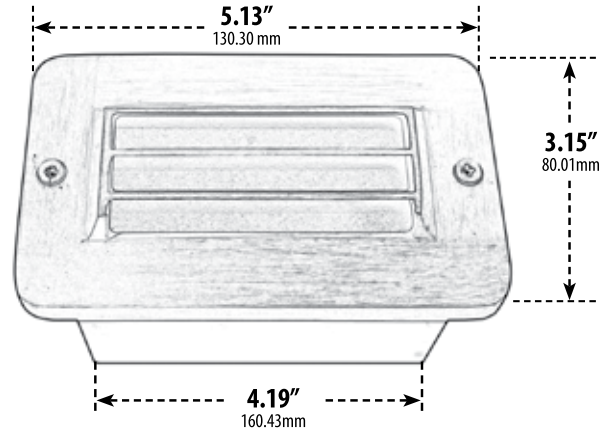

LV637

RECESSED LOUVERED BRICK, STEP AND WALL LIGHT

- ▶ **Faceplate Material:** Brass
- ▶ **Housing Material:** Brass
- ▶ **Lens:** Frosted, Heat Resistant, Tempered Glass
- ▶ **Lamp:** JC Bi-Pin Base (20W Maximum)

MODEL NUMBER	LAMP TYPE	ILLUMINANT TYPE	WATTS (W)	VOLTS (V)	LAMP(S) INCLUDED?
LV632	JC	HALOGEN	20	12	YES
LV-LED632	JC-LED	LED	3.2	12	YES

- ▶ **Available Finish:** Weathered Brass
- ▶ **Recessed Mount**
- ▶ **Connector Available:** P-CN01 (sold separately) See page 89
- ▶ **ETL Approved**

Overall Dimensions:
 2.50"H x 5.13"W x 3.15"D

Weight: 1.2 lbs
 Approximate Wire Length: 36"
 Box Dimensions: 3.50"H x 5.50"W x 3.50"D
 Lamp Included

DABMAR LIGHTING INCORPORATED

2140 Eastman Ave . Oxnard, CA 93030 . 805.604.9090 . f: 805.604.9050 . www.dabmar.com