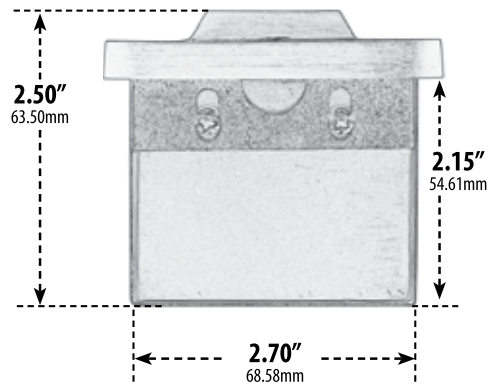

LV637

RECESSED LOUVERED BRICK, STEP AND WALL LIGHT

- ▶ **Faceplate Material:** Brass
- ▶ **Housing Material:** Brass
- ▶ **Lens:** Frosted, Heat Resistant, Tempered Glass
- ▶ **Lamp:** JC Bi-Pin Base (20W Maximum)

MODEL NUMBER	LAMP TYPE	ILLUMINANT TYPE	WATTS (W)	VOLTS (V)	LAMP(S) INCLUDED?
LV632	JC	HALOGEN	20	12	YES
LV-LED632	JC-LED	LED	3.2	12	YES

- ▶ **Available Finish:** Weathered Brass
- ▶ **Recessed Mount**
- ▶ **Connector Available:** P-CN01 (sold separately) See page 89
- ▶ **ETL Approved**

Overall Dimensions:
 2.50"H x 5.13"W x 3.15"D

Weight: 1.2 lbs
 Approximate Wire Length: 36"
 Box Dimensions: 3.50"H x 5.50"W x 3.50"D
 Lamp Included

DABMAR LIGHTING INCORPORATED

2140 Eastman Ave . Oxnard, CA 93030 . 805.604.9090 . f: 805.604.9050 . www.dabmar.com