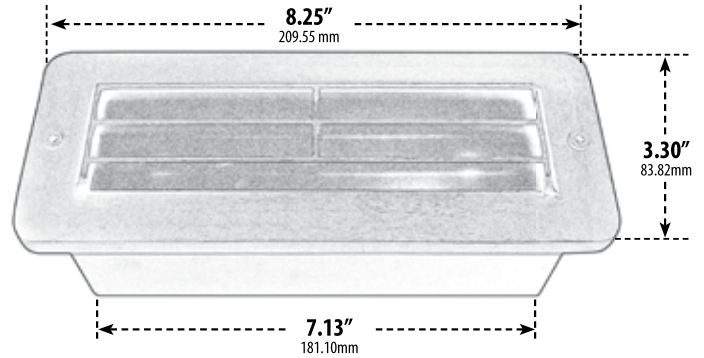

## RECESSED LOUVERED BRICK, STEP AND WALL LIGHT

- ▶ **Faceplate Material:** Brass
- ▶ **Housing Material:** Brass
- ▶ **Lens:** Frosted, Heat Resistant, Tempered Glass
- ▶ **Lamp:** JC Bi-Pin Base (2 x 20W Maximum)

Overall Dimensions:  
2.80"H x 8.25"W x 3.30"D

Weight: 2.0 lbs  
Approximate Wire Length: 39"  
Box Dimensions: 3.50"H x 8.63"W x 3.50"D  
Lamp Included

DABMAR LIGHTING INCORPORATED

2140 Eastman Ave . Oxnard, CA 93030 . 805.604.9090 . f: 805.604.9050 . www.dabmar.com