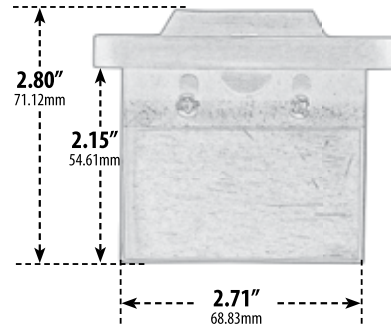

## RECESSED LOUVERED BRICK, STEP AND WALL LIGHT

- ▶ **Faceplate Material:** Brass
- ▶ **Housing Material:** Brass
- ▶ **Lens:** Frosted, Heat Resistant, Tempered Glass
- ▶ **Lamp:** JC Bi-Pin Base (2 x 20W Maximum)

Overall Dimensions:  
2.80"H x 8.25"W x 3.30"D

Weight: 2.0 lbs  
Approximate Wire Length: 39"  
Box Dimensions: 3.50"H x 8.63"W x 3.50"D  
Lamp Included

DABMAR LIGHTING INCORPORATED

2140 Eastman Ave . Oxnard, CA 93030 . 805.604.9090 . f: 805.604.9050 . www.dabmar.com