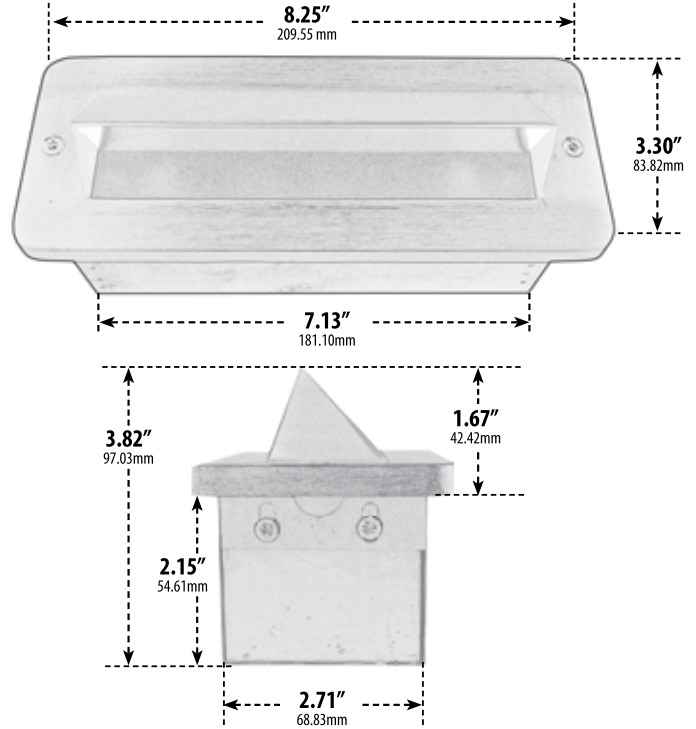

LV631

RECESSED BRICK, STEP AND WALL LIGHT

- ▶ **Faceplate Material:** Brass
- ▶ **Housing Material:** Brass
- ▶ **Lens:** Frosted, Heat Resistant, Tempered Glass
- ▶ **Lamp:** JC Bi-Pin Base (2 x 20W Maximum)

MODEL NUMBER	LAMP TYPE	ILLUMINANT TYPE	WATTS (W)	VOLTS (V)	LAMP(S) INCLUDED?
LV631	JC	HALOGEN	2 x 20	12	YES
LV-LED631	JC-LED	LED	2 x 3.2	12	YES

- ▶ **Available Finish:** Weathered Brass
- ▶ **Recessed Mount**
- ▶ **Connector Available:** P-CN01 (sold separately) See page 89
- ▶ **ETL Approved**

Overall Dimensions:
3.82"H x 8.25"W x 3.30"D

Weight: 2.0 lbs
Approximate Wire Length: 39"
Box Dimensions: 4.75"H x 8.63"W x 3.50"D
Lamp Included

DABMAR
LIGHTING

DABMAR LIGHTING INCORPORATED

2140 Eastman Ave . Oxnard, CA 93030 . 805.604.9090 . f: 805.604.9050 . www.dabmar.com