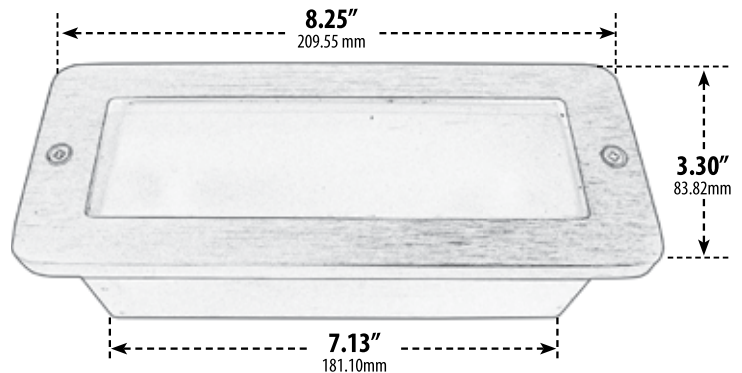

LV630

RECESSED OPEN FACE BRICK, STEP AND WALL LIGHT

- ▶ **Faceplate Material:** Brass
- ▶ **Housing Material:** Brass
- ▶ **Lens:** Frosted, Heat Resistant, Tempered Glass
- ▶ **Lamp:** JC Bi-Pin Base (2 x 20W Maximum)

MODEL NUMBER	LAMP TYPE	ILLUMINANT TYPE	WATTS (W)	VOLTS (V)	LAMP(S) INCLUDED?
LV630	JC	HALOGEN	2 x 20	12	YES
LV-LED630	JC-LED	LED	2 x 3.2	12	YES

- ▶ **Available Finish:** Weathered Brass
- ▶ **Recessed Mount**
- ▶ **Connector Available:** P-CN01 (sold separately)
- ▶ **ETL Approved**

Overall Dimensions:
2.55"H x 8.25"W x 3.30"D

Weight: 2.0 lbs
Approximate Wire Length: 39"
Box Dimensions: 3.50"H x 8.63"W x 3.50"D
Lamp Included

DABMAR
LIGHTING

DABMAR LIGHTING INCORPORATED

2140 Eastman Ave . Oxnard, CA 93030 . 805.604.9090 . f: 805.604.9050 . www.dabmar.com