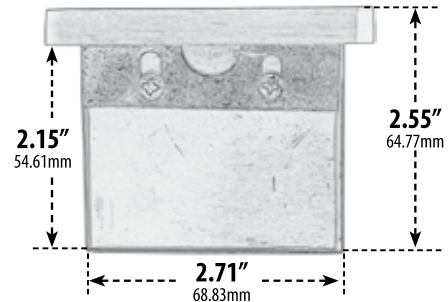

LV630

RECESSED OPEN FACE BRICK, STEP AND WALL LIGHT

- ▶ **Faceplate Material:** Brass
- ▶ **Housing Material:** Brass
- ▶ **Lens:** Frosted, Heat Resistant, Tempered Glass
- ▶ **Lamp:** JC Bi-Pin Base (2 x 20W Maximum)

MODEL NUMBER	LAMP TYPE	ILLUMINANT TYPE	WATTS (W)	VOLTS (V)	LAMP(S) INCLUDED?
LV630	JC	HALOGEN	2 x 20	12	YES
LV-LED630	JC-LED	LED	2 x 3.2	12	YES

- ▶ **Available Finish:** Weathered Brass
- ▶ **Recessed Mount**
- ▶ **Connector Available:** P-CN01 (sold separately)
- ▶ **ETL Approved**

Overall Dimensions:
2.55"H x 8.25"W x 3.30"D

Weight: 2.0 lbs
Approximate Wire Length: 39"
Box Dimensions: 3.50"H x 8.63"W x 3.50"D
Lamp Included

DABMAR
LIGHTING

DABMAR LIGHTING INCORPORATED

2140 Eastman Ave . Oxnard, CA 93030 . 805.604.9090 . f: 805.604.9050 . www.dabmar.com