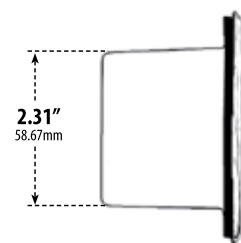

LV618

RECESSED OPEN FACE BRICK, STEP AND WALL LIGHT

LV618-B

LV618-CP

LV618-BZ

LV618-ABS

LV618-W

LV618-ABZ

- ▶ **Faceplate Material:** See below
- ▶ **Housing Material:** Powder Coated Cast Aluminum
- ▶ **Lens:** Clear, Prismatic, Heat Resistant, Plastic
- ▶ **Lamp:** JC Bi-Pin Base (20W Maximum)

| MODEL NUMBER | LAMP TYPE | ILLUMINANT TYPE | WATTS (W) | VOLTS (V) | LAMP(S) INCLUDED? |
|--------------|-----------|-----------------|-----------|-----------|-------------------|
| LV618 | JC | HALOGEN | 20 | 12 | YES |
| LV-LED618 | JC-LED | LED | 1.3 | 12 | YES |

Overall Dimensions: 1.95"H x 4.83"W x 3.10"D

Maximum Height: 1.95"

Width: 4.83"

Maximum Depth: 3.10"

Weight: 0.6 lbs

Approximate Wire Length: 20"

Box Dimensions: 5.0"W x 2.75"H x 3.125"D

DABMAR
LIGHTING