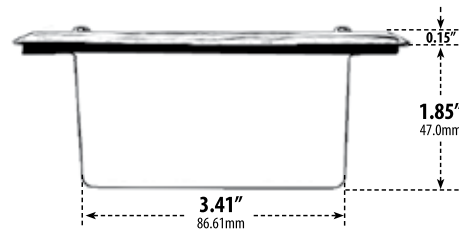

LV618

RECESSED OPEN FACE BRICK, STEP AND WALL LIGHT

LV618-B

LV618-CP

LV618-BZ

LV618-ABS

LV618-W

LV618-ABZ

- ▶ **Faceplate Material:** See below
- ▶ **Housing Material:** Powder Coated Cast Aluminum
- ▶ **Lens:** Clear, Prismatic, Heat Resistant, Plastic
- ▶ **Lamp:** JC Bi-Pin Base (20W Maximum)

| MODEL NUMBER | LAMP TYPE | ILLUMINANT TYPE | WATTS (W) | VOLTS (V) | LAMP(S) INCLUDED? |
|--------------|-----------|-----------------|-----------|-----------|-------------------|
| LV618 | JC | HALOGEN | 20 | 12 | YES |
| LV-LED618 | JC-LED | LED | 1.3 | 12 | YES |

Overall Dimensions: 1.95"H x 4.83"W x 3.10"D

Maximum Height: 1.95"

Width: 4.83"

Maximum Depth: 3.10"

Weight: 0.6 lbs

Approximate Wire Length: 20"

Box Dimensions: 5.0"W x 2.75"H x 3.125"D

DABMAR
LIGHTING