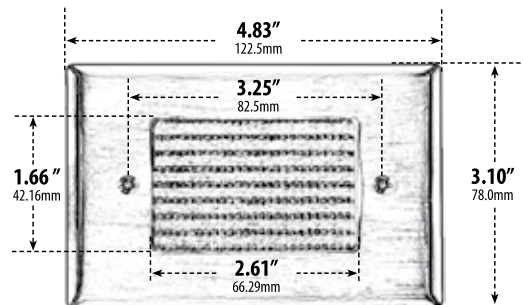

LV618

RECESSED OPEN FACE BRICK, STEP AND WALL LIGHT

LV618-B

LV618-CP

LV618-BZ

LV618-ABS

LV618-W

LV618-ABZ

- ▶ **Faceplate Material:** See below
- ▶ **Housing Material:** Powder Coated Cast Aluminum
- ▶ **Lens:** Clear, Prismatic, Heat Resistant, Plastic
- ▶ **Lamp:** JC Bi-Pin Base (20W Maximum)

| MODEL NUMBER | LAMP TYPE | ILLUMINANT TYPE | WATTS (W) | VOLTS (V) | LAMP(S) INCLUDED? |
|--------------|-----------|-----------------|-----------|-----------|-------------------|
| LV618 | JC | HALOGEN | 20 | 12 | YES |
| LV-LED618 | JC-LED | LED | 1.3 | 12 | YES |

Overall Dimensions: 1.95"H x 4.83"W x 3.10"D

Maximum Height: 1.95"

Width: 4.83"

Maximum Depth: 3.10"

Weight: 0.6 lbs

Approximate Wire Length: 20"

Box Dimensions: 5.0"W x 2.75"H x 3.125"D

DABMAR
LIGHTING