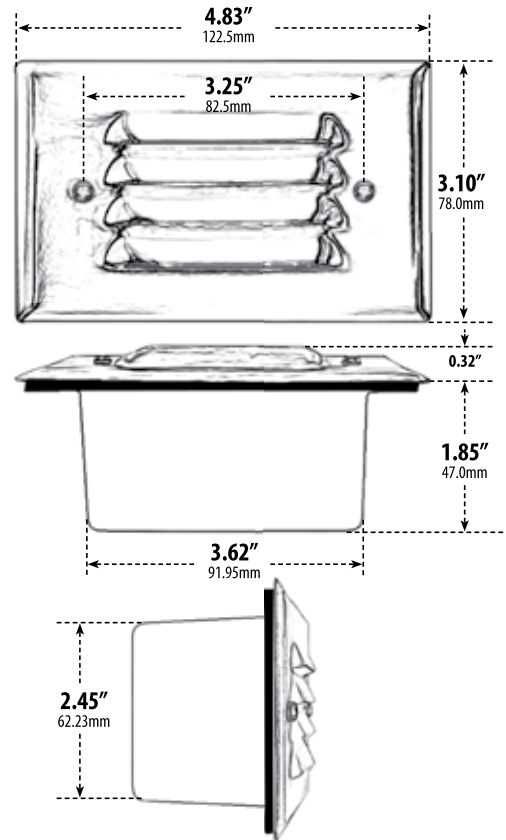

LV617

RECESSED LOUVERED DOWN BRICK, STEP AND WALL LIGHT

LV617-B

LV617-CP

LV617-BZ

LV617-ABS

LV617-W

LV617-ABZ

- ▶ **Faceplate Material:** See below
- ▶ **Housing Material:** Powder Coated Cast Aluminum
- ▶ **Lens:** No Lens
- ▶ **Lamp:** JC Bi-Pin Base (20W Maximum)

MODEL NUMBER	LAMP TYPE	ILLUMINANT TYPE	WATTS (W)	VOLTS (V)	LAMP(S) INCLUDED?
LV617	JC	HALOGEN	20	12	YES
LV-LED617	JC-LED	LED	1.3	12	YES

Overall Dimensions: 1.95"H x 4.83"W x 3.10"D

Maximum Height: 1.95"
 Width: 4.83"
 Maximum Depth: 3.10"

Weight: 0.6 lbs
 Approximate Wire Length: 20"
 Box Dimensions: 5.0"W x 2.75"H x 3.125"D

DABMAR LIGHTING INCORPORATED