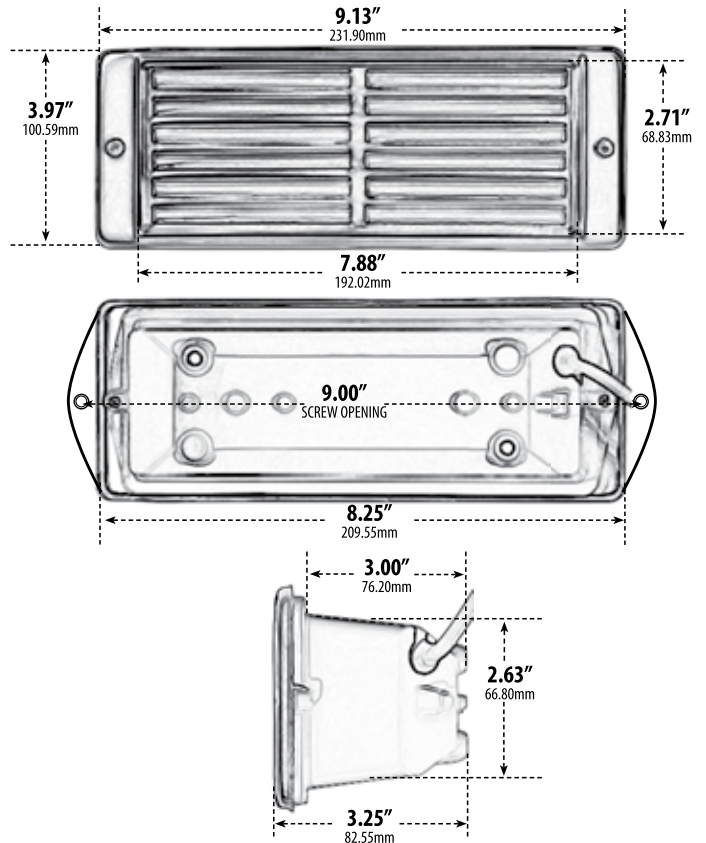

LV600-SS304

RECESSED LOUVERED BRICK, STEP AND WALL LIGHT

- ▶ **Faceplate Material:** 304 Stainless Steel
- ▶ **Housing Material:** Powder Coated Cast Aluminum
- ▶ **Lens:** White, Heat Resistant, Plastic
- ▶ **Lamp:** JC Bi-Pin Base Lamps (2 x 20W Maximum)

MODEL NUMBER	LAMP TYPE	ILLUMINANT TYPE	WATTS (W)	VOLTS (V)	LAMP(S) INCLUDED?
LV600-SS304	JC	HALOGEN	2 x 20	12	YES
LV-LED600-SS304	JC-LED	30 LEDs	2 x 1.3	12	YES

- ▶ **Available Finish:** Stainless Steel
- ▶ **Recessed Mount**
- ▶ **Connector Available:** P-CN01 (sold separately) See page 89
- ▶ **Replacement Cover Plate:** P-CVR-LV600 (sold separately)
- ▶ **ETL Approved**

Overall Dimensions:
3.97"H x 9.13"W x 3.25"D

Weight: 1.00 lbs
Approximate Wire Length: 17"
Box Dimensions: 9.50"W x 3.63"H x 4.25"D
Lamp Included

DABMAR
LIGHTING

DABMAR LIGHTING INCORPORATED

2140 Eastman Ave . Oxnard, CA 93030 . 805.604.9090 . f: 805.604.9050 . www.dabmar.com