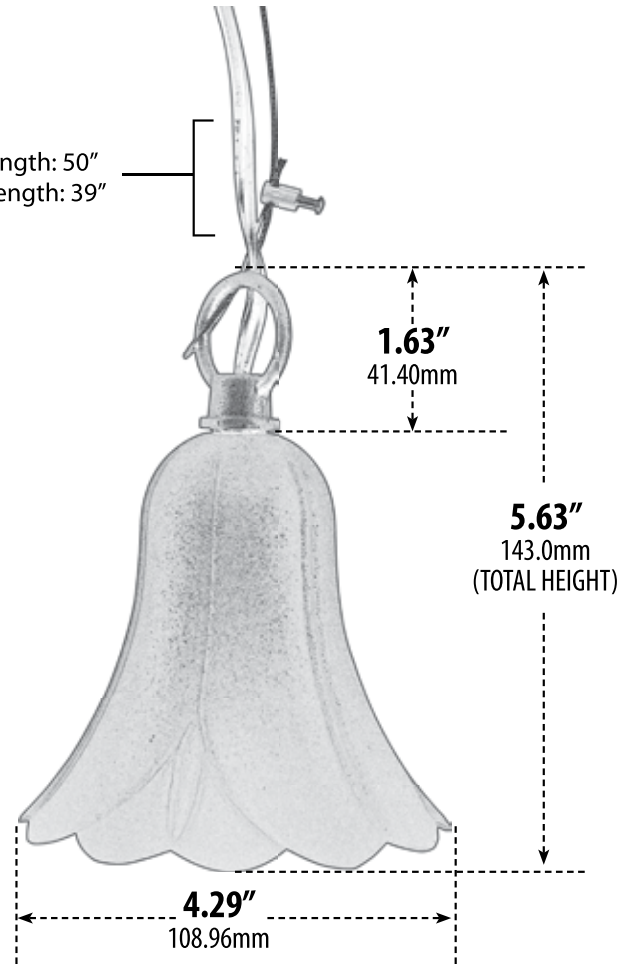

LV403

TREE LIGHT

Approx. Wire Length: 50"
Approx Cable Length: 39"

- ▶ **Material:** Powder Coated Cast Aluminum
- ▶ **Lens:** No Lens, Open Lamp
- ▶ **Lamp:** 1156/93 SC (21W Maximum)

MODEL NUMBER	LAMP TYPE	ILLUMINANT TYPE	WATTS (W)	VOLTS (V)	LAMP(S) INCLUDED?
LV403	1156/93	INCANDESCENT	21	12	YES

- ▶ **Available Color:** Black, Green, Verde Green
- ▶ **Chain and Wire/Cable Included**
- ▶ **Connector Available:** P-CN01 (sold separately) See page 89
- ▶ **ETL Approved**

Overall Dimensions:
5.63"H x 4.29"W x 4.29"D

Weight: 0.4 lbs
Box Dimensions: 5.88"H x 4.50"W x 4.50"D

DABMAR
LIGHTING

DABMAR LIGHTING INCORPORATED

2140 Eastman Ave . Oxnard, CA 93030 . 805.604.9090 . f: 805.604.9050 . www.dabmar.com