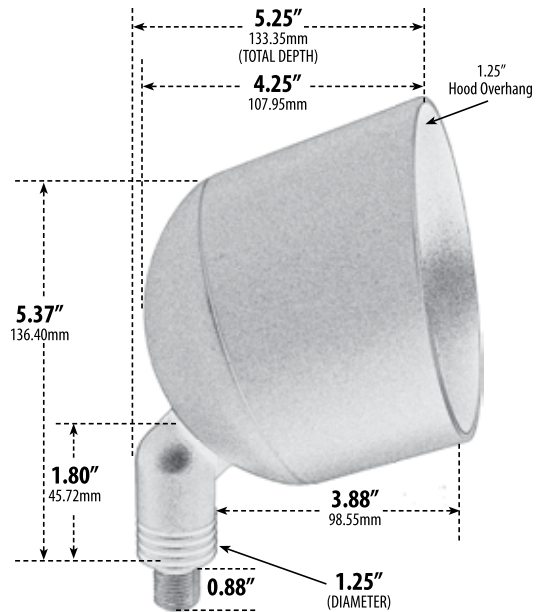

# LV23

## DIRECTIONAL FLOOD LIGHT WITH HOOD

- ▶ **Material:** Powder Coated Cast Aluminum
- ▶ **Lens:** Clear, Heat Resistant, Tempered Glass
- ▶ **Lamp:** PAR36 (50W Maximum)

MODEL NUMBER	LAMP TYPE	ILLUMINANT TYPE	WATTS (W)	VOLTS (V)	LAMP(S) INCLUDED?
LV23	PAR36	HALOGEN	35	12	YES
LV-LED23	PAR36-LED	60 LEDs	4	12	YES

Pre-wired with UL Listed Direct Burial Wire/Cable

- ▶ **Adjustable Knuckle with 1/2" NPT**
- ▶ **Ground Spike Included for Installation**
- ▶ **Connector Available:** P-CN01 (sold separately)
- ▶ **Available Color:** Black, Bronze, Verde Green
- ▶ **ETL Approved**

Overall Dimensions: 6.25"H x 4.50"W x 5.25"D  
 Maximum Height: 7.00"  
 Minimum Height: 5.37"  
 Maximum Depth: 5.25"  
 Minimum Depth: 4.88"

Weight: 1.2 lbs  
 Approximate Wire Length: 18.00"  
 Box Dimensions: 5.63"H x 8.88"W x 5.25"D