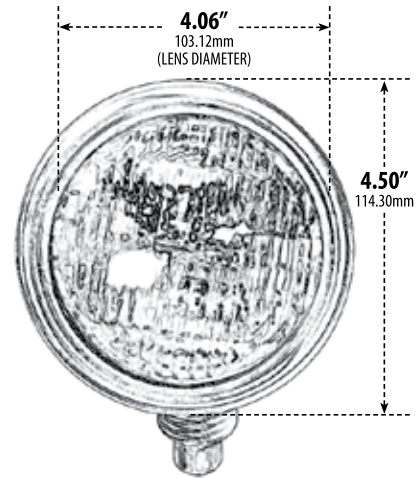

# LV23

## DIRECTIONAL FLOOD LIGHT WITH HOOD

- ▶ **Material:** Powder Coated Cast Aluminum
- ▶ **Lens:** Clear, Heat Resistant, Tempered Glass
- ▶ **Lamp:** PAR36 (50W Maximum)

MODEL NUMBER	LAMP TYPE	ILLUMINANT TYPE	WATTS (W)	VOLTS (V)	LAMP(S) INCLUDED?
LV23	PAR36	HALOGEN	35	12	YES
LV-LED23	PAR36-LED	60 LEDs	4	12	YES

Pre-wired with UL Listed Direct Burial Wire/Cable

- ▶ **Adjustable Knuckle with 1/2" NPT**
- ▶ **Ground Spike Included for Installation**
- ▶ **Connector Available:** P-CN01 (sold separately)
- ▶ **Available Color:** Black, Bronze, Verde Green
- ▶ **ETL Approved**

Overall Dimensions: 6.25"H x 4.50"W x 5.25"D  
 Maximum Height: 7.00"  
 Minimum Height: 5.37"  
 Maximum Depth: 5.25"  
 Minimum Depth: 4.88"

Weight: 1.2 lbs  
 Approximate Wire Length: 18.00"  
 Box Dimensions: 5.63"H x 8.88"W x 5.25"D