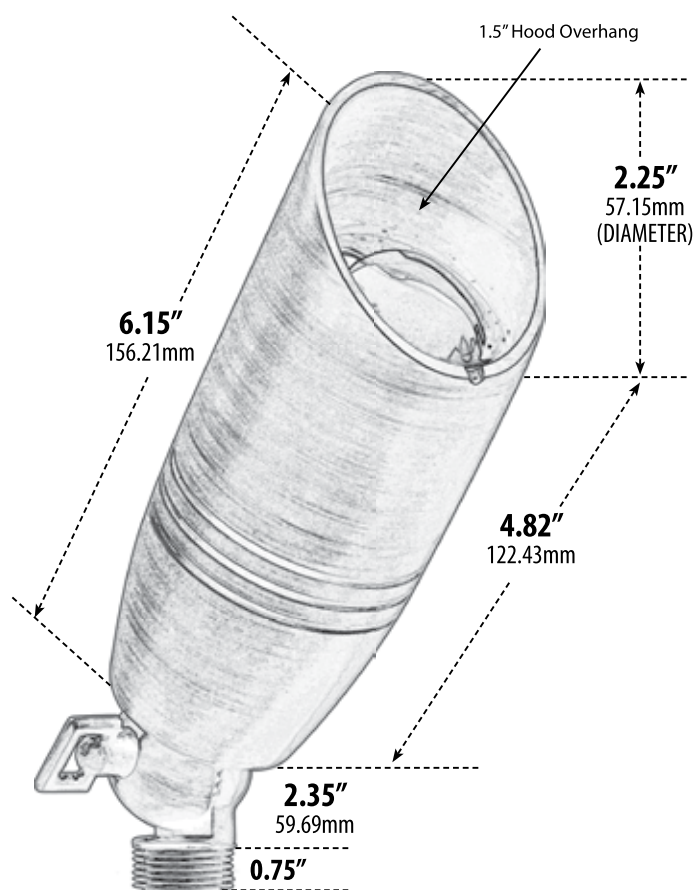

# LV235

## DIRECTIONAL SPOT LIGHT WITH HOOD

- ▶ **Material:** Brass
- ▶ **Lens:** Clear, Convex, Heat Resistant, Tempered Glass
- ▶ **Lamp:** MR16 Bi-Pin Base (50W Maximum)

MODEL NUMBER	LAMP TYPE	ILLUMINANT TYPE	WATTS (W)	VOLTS (V)	LAMP(S) INCLUDED?
LV235	MR16	HALOGEN	20	12	YES
LV-LED235	MR16-LED	3 LEDs	3	12	YES

Pre-wired with UL Listed Direct Burial Wire/Cable

- ▶ **Adjustable Knuckle with 1/2" NPT**
- ▶ **Ground Spike Included for Installation**
- ▶ **Connector Available:** P-CN01 (sold separately)
- ▶ **Available Finish:** Polished Brass, Weathered Brass
- ▶ **ETL Approved**

Overall Dimensions:  
8.25"H x 2.25"W x 7.5"D

Maximum Height: 8.25"  
Minimum Height: 2.5"  
Width: 2.25"  
Maximum Depth: 7.5"  
Minimum Depth: 3.0"

Weight: 1.0 lbs

Box Dimensions: 9.0"W x 3.00"H x 4.50"D