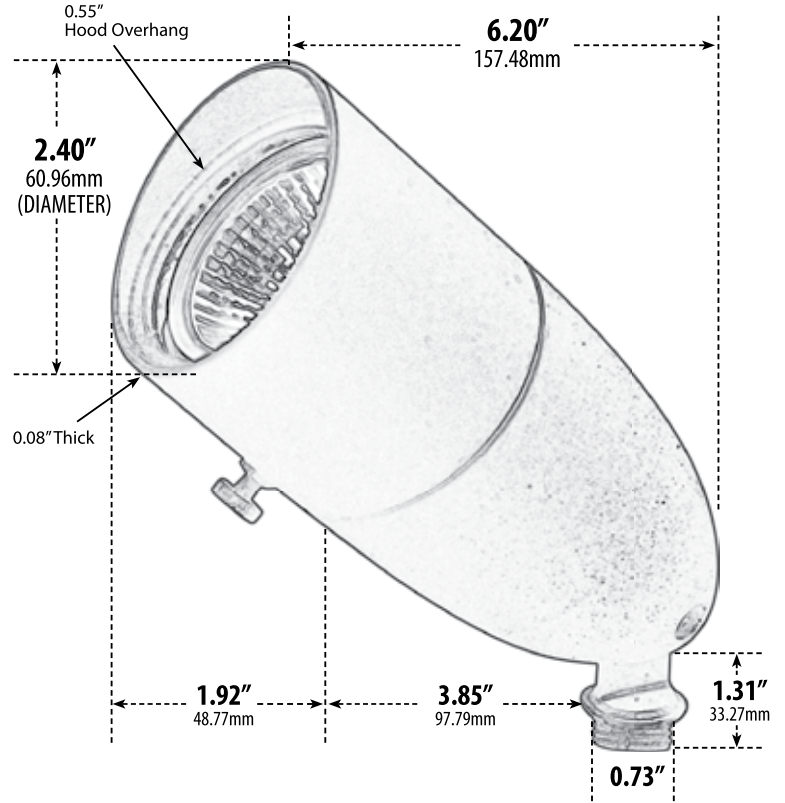

LV231

DIRECTIONAL SPOT LIGHT

- ▶ **Material:** Brass
- ▶ **Lens:** Clear, Heat Resistant, Tempered Glass
- ▶ **Lamp:** MR16 Bi-Pin Base (50W Maximum)

MODEL NUMBER	LAMP TYPE	ILLUMINANT TYPE	WATTS (W)	VOLTS (V)	LAMP(S) INCLUDED?
LV231	MR16	HALOGEN	20	12	YES
LV-LED231	MR16-LED	3 LEDs	3	12	YES

Pre-wired with UL Listed Direct Burial Wire/Cable

- ▶ **Adjustable Knuckle with 1/2" NPT**
- ▶ **Ground Spike Included for Installation**
- ▶ **Connector Available:** P-CN01 (sold separately)
- ▶ **Available Finish:** Antique Brass, Antique Bronze
- ▶ **ETL Approved**

Overall Dimensions:
7.48"H x 2.41"W x 6.20"D

Maximum Height: 7.48"
Width: 2.41"
Maximum Depth: 6.20"

Weight: 0.80 lbs
Approximate Wire Length:
Box Dimensions:
4.00"H x 10.00"W x 4.00"D

DABMAR
LIGHTING

DABMAR LIGHTING INCORPORATED