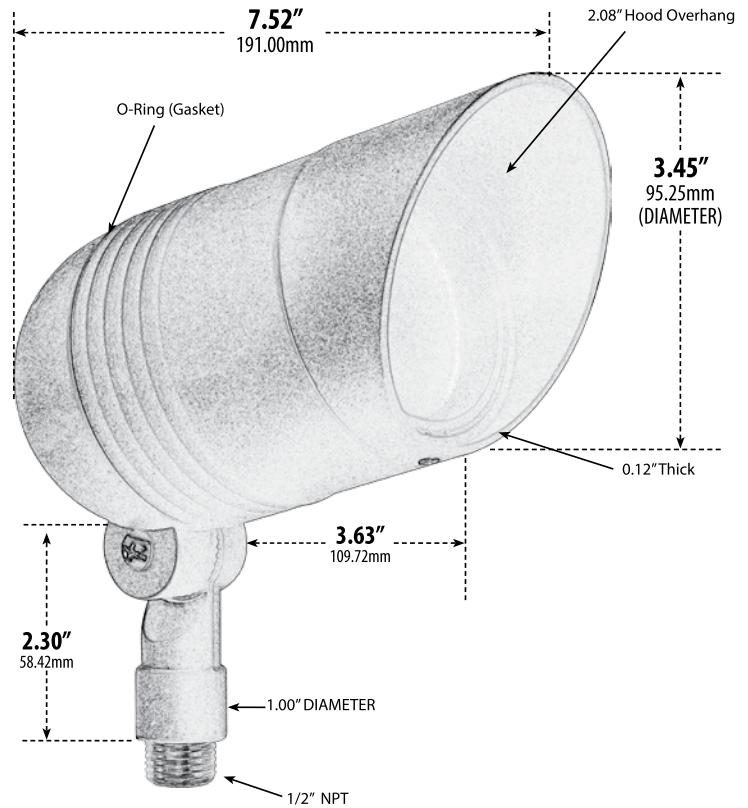

# LV202

## DIRECTIONAL SPOT LIGHT WITH HOOD

- ▶ **Material:** Powder Coated Cast Aluminum
- ▶ **Lens:** Clear, Heat Resistant, Tempered Glass
- ▶ **Lamp:** MR16 Bi-Pin Base (75W Maximum)

| MODEL NUMBER | LAMP TYPE | ILLUMINANT TYPE | WATTS (W) | VOLTS (V) | LAMP(S) INCLUDED? |
|--------------|-----------|-----------------|-----------|-----------|-------------------|
| LV202        | MR16      | HALOGEN         | 20        | 12        | YES               |
| LV202-LED3   | MR16-LED  | LED COB         | 3         | 12        | YES               |
| LV202-LED7   | MR16-LED  | SMD LED         | 7         | 12        | YES               |

Pre-wired with UL Listed Direct Burial Wire/Cable

- ▶ **Adjustable Knuckle with 1/2" NPT**
- ▶ **Ground Spike Included for Installation**
- ▶ **Connector Available:** P-CN01 (sold separately)
- ▶ **Available Finish:** Black, Verde Green
- ▶ **ETL Approved**

Overall Dimensions:  
9.00"H x 3.45"W x 7.52"D

Maximum Height: 9.50"  
Minimum Height: 5.75"  
Width: 3.45"  
Maximum Depth: 7.50"  
Minimum Depth: 5.25"

Weight: 1.40  
Approximate Wire Length: 11.00"  
Box Dimensions:  
7.88"H x 5.13"W x 3.50"D