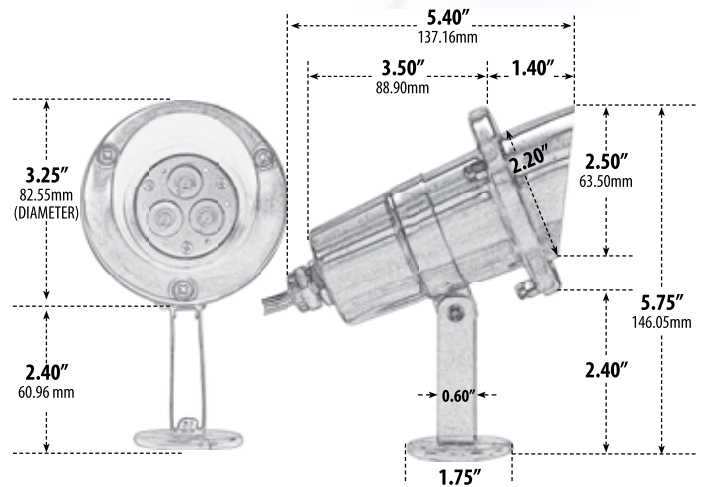

LV11

DIRECTIONAL SPOT LIGHT WITH HOOD

- ▶ **Material:** Stainless Steel
- ▶ **Lens:** Clear, Heat Resistant, Tempered Glass
- ▶ **Lamp:** MR16 Bi-Pin Base (35W Maximum)

MODEL NUMBER	LAMP TYPE	ILLUMINANT TYPE	WATTS (W)	VOLTS (V)	LAMP(S) INCLUDED?
LV11	MR16	HALOGEN	20	12	YES
LV-LED11	MR16-LED	3 LEDs	3	12	YES

Pre-wired with UL Listed Direct Burial Wire/Cable

- ▶ **Adjustable U-Shaped Bracket with Ground Spike**
- ▶ **P-SND-01 Tree Stand** (sold separately)
- ▶ **Connector Available:** P-CN01 (sold separately)
- ▶ **Available Finish:** Stainless Steel
- ▶ **ETL Approved**

Overall Dimensions: 5.75"H x 3.25"W x 5.40"D
 Maximum Height: 6.00"
 Minimum Height: 5.35"
 Width: 3.25"
 Maximum Depth: 5.40"
 Minimum Depth: 3.25"

Weight: 0.80
 Approximate Wire Length: 26"
 Box Dimension:
 7.00"H x 3.50"W x 3.50"D