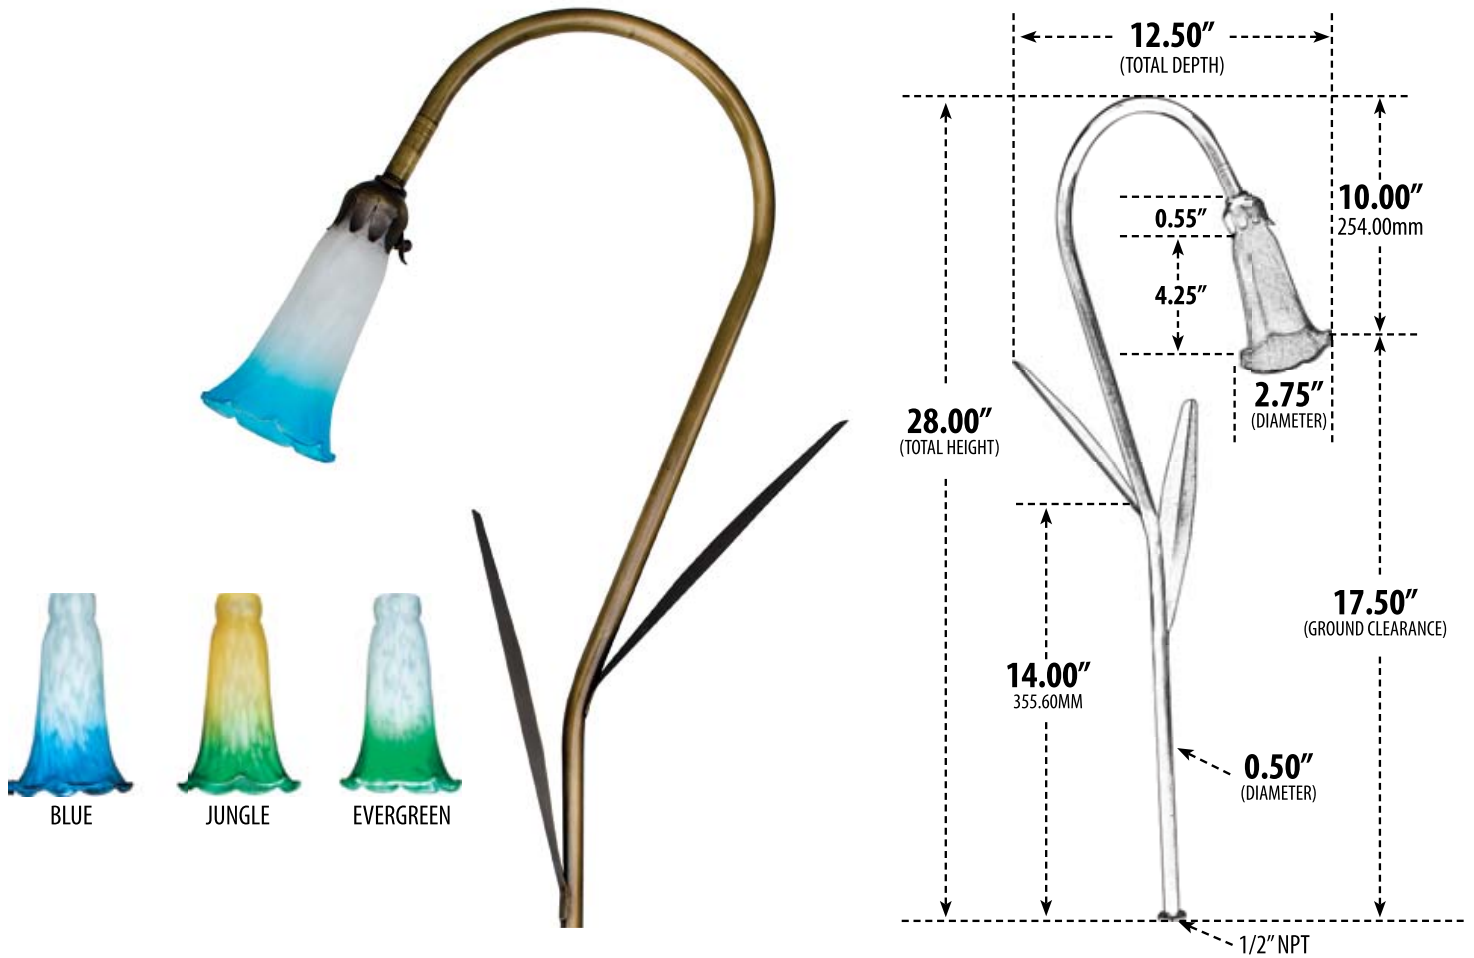

LV114-LEAF

PATH, WALKWAY AND AREA LIGHT

- ▶ **Material:** Brass
- ▶ **Lens:** No Lens, Open Lamp
- ▶ **Lamp:** JC Bi-Pin Base (20W Maximum)
- ▶ **Flower Glass Globe Colors:** Yellow/Green, Blue/White, Green/White
- ▶ **1/2" NPT**
- ▶ **Ground Spike Included for Installation**
- ▶ **Connector Available:** P-CN01 (sold separately)
- ▶ **Available Finish:** Antique Brass, Antique Bronze, Acid Green
- ▶ **ETL Approved**

MODEL NUMBER	LAMP TYPE	ILLUMINANT TYPE	WATTS (W)	VOLTS (V)	LAMP(S) INCLUDED?
LV114-BLUE-L	JC	HALOGEN	20	12	YES
LV-LED114-BLUE-L	JC-LED	LED	2.5	12	YES
LV114-EVERGREEN-L	JC	HALOGEN	20	12	YES
LV-LED114-EVERGREEN-L	JC-LED	LED	2.5	12	YES
LV114-JUNGLE-L	JC	HALOGEN	20	12	YES
LV-LED114-JUNGLE-L	JC-LED	LED	2.5	12	YES