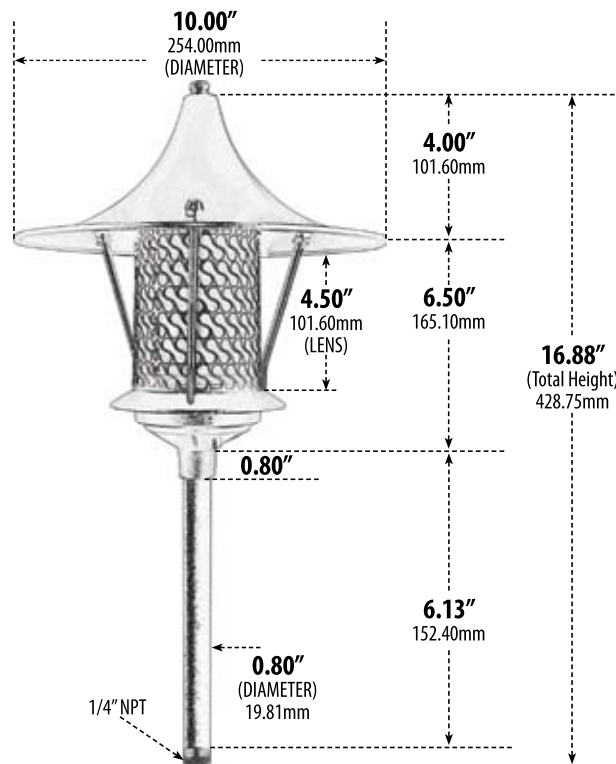

# LV106

## FLAIR TOP PAGODA LIGHT

### PATH, WALKWAY AND AREA LIGHTING

- ▶ **Material:** Powder Coated Cast Aluminum
- ▶ **Lens:** Frosted, Heat Resistant, Tempered Glass
- ▶ **Lamp:** JC Bi-Pin Base (50W Maximum)

MODEL NUMBER	LAMP TYPE	ILLUMINANT TYPE	WATTS (W)	VOLTS (V)	LAMP(S) INCLUDED?
LV106	JC	HALOGEN	20	12	YES
LV-LED106	JC-LED	LED	3.2	12	YES

Overall Dimensions:  
16.88"H x 10.00"W x 10.00"D

Weight: 2.20 lbs  
Approximate Wire Length: 15"  
Box Dimensions: 11.00"H x 10.38"W x 10.38"D

**DABMAR**  
LIGHTING

DABMAR LIGHTING INCORPORATED

2140 Eastman Ave . Oxnard, CA 93030 . 805.604.9090 . f: 805.604.9050 . www.dabmar.com