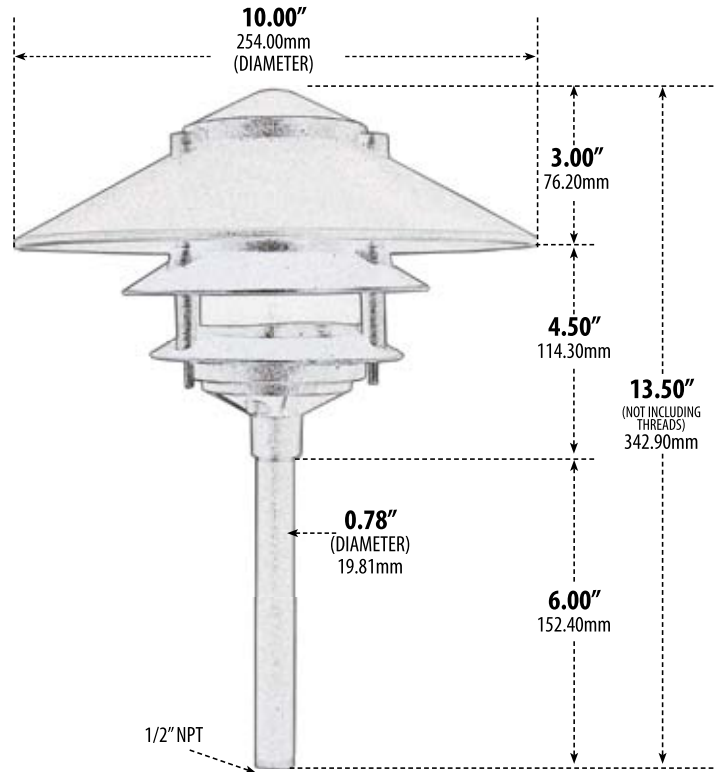

LV103

THREE-TIER PAGODA LIGHT PATH, WALKWAY AND AREA LIGHTING

- ▶ **Material:** Powder Coated Cast Aluminum
- ▶ **Lens:** Frosted, Heat Resistant, Tempered Glass
- ▶ **Lamp:** JC Bi-Pin Base (50W Maximum)

MODEL NUMBER	LAMP TYPE	ILLUMINANT TYPE	WATTS (W)	VOLTS (V)	LAMP(S) INCLUDED?
LV103	JC	HALOGEN	20	12	YES
LV-LED103	JC-LED	LED	3.2	12	YES

Pre-wired with UL Listed Direct Burial Wire/Cable

- ▶ **6" Riser Included**
- ▶ **1/2" NPT**
- ▶ **Ground Spike Included for Installation**
- ▶ **Connector Available:** P-CN01 (sold separately) See page 89
- ▶ **Available Finish:** Black, Green, Verde Green
- ▶ **ETL Approved**

Overall Dimensions:
14.00"H x 10.00"W x 10.00"D

Weight: 1.80 lbs
Approximate Wire Length: 18"
Box Dimensions: 7.00"H x 10.00"W x 9.88"D

DABMAR
LIGHTING

DABMAR LIGHTING INCORPORATED

2140 Eastman Ave . Oxnard, CA 93030 . 805.604.9090 . f: 805.604.9050 . www.dabmar.com