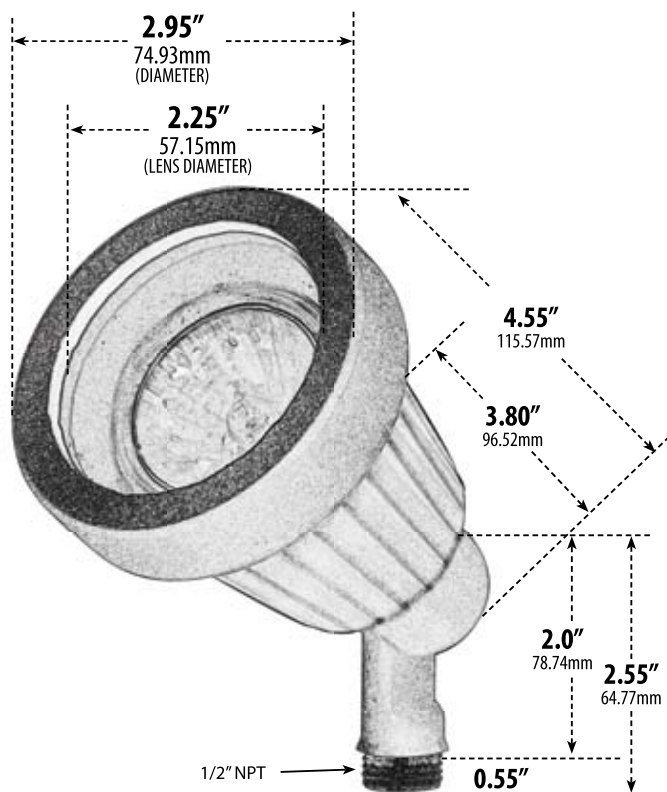

LV100

DIRECTIONAL SPOT LIGHT

- ▶ **Material:** Powder Coated Cast Aluminum
- ▶ **Lens:** Clear, Heat Resistant, Tempered Glass
- ▶ **Lamp:** MR16 Bi-Pin Base (50W Maximum)

MODEL NUMBER	LAMP TYPE	ILLUMINANT TYPE	WATTS (W)	VOLTS (V)	LAMP(S) INCLUDED?
LV100	MR16	HALOGEN	20	12	YES
LV-LED100	MR16-LED	3 LEDs	3	12	YES

Pre-wired with UL Listed Direct Burial Wire/Cable

- ▶ **Adjustable Knuckle with 1/2" NPT**
- ▶ **Ground Spike Included for Installation**
- ▶ **Connector Available:** P-CN01 (sold separately)
- ▶ **Available Color:** White, Green
- ▶ **ETL Approved**

Overall Dimensions:
5.50"H x 2.95"W x 4.55"D

Maximum Height: 6.00"
Minimum Height: 4.00"
Width: 2.95"
Maximum Depth: 5.00"
Minimum Depth: 4.50"

Weight: 0.60lbs
Approximate Wire Length: 12.00"
Box Dimensions: 9.00"H x 4.50"W x 3.25"D