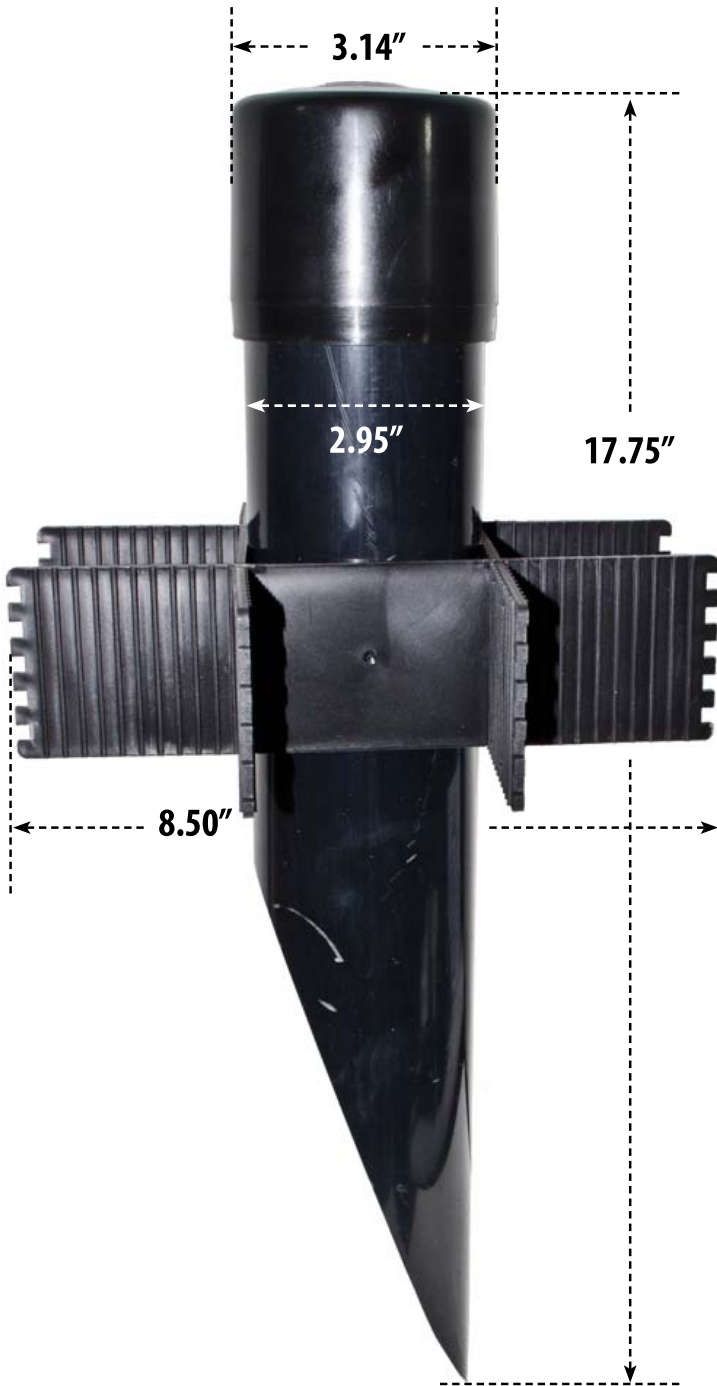

LV-S6

FEMALE GROUND SPIKE

- ▶ **Material:** PVC
 - ▶ **1/2" NPT**
 - ▶ **Available Finish:**
Black, White,
Verde Green
- Weight: 1.8 lbs**

- LV-S6-CAP-B** (Black)
 - LV-S6-CAP-W** (White)
 - LV-S6-CAP-VG** (Verde Green)
- Cap Also Available Separately