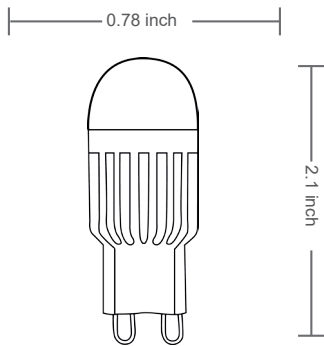

# G9 4W DIMMABLE

The EnVision LED G9 bulb in LED brings lighting to the next level. This G9 bulb provides a high CRI and light output that will add shine to the application it is being used in. Enjoy watching your energy bills fall, while also saving on replacement costs, as our G9 last up to 25,000 hours.

Type	Model	Volt	Watt	Lumen	Color	CRI	Beam Spread
G9	LED-G9-4W-HL-WW	120V	4W	300	Warm-3000k	>80	270°
G9	LED-G9-4W-HL-CW	120V	4W	300	Cool-4000k	>80	270°