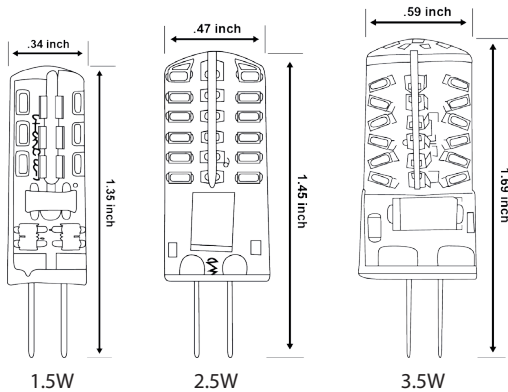

# T3 (G4) IP67

The EnVision LED IP67 T3 (G4) bulb is our newest generation of G4's yet. With 6 different SKU's available, find the perfect replacement for your existing halogen. Engineered with a high quality silicone that does not turn yellow, the waterproof protects your bulb from water damage. Enjoy watching your energy bills fall, while also saving on replacement costs, as our G4 is rated 25,000 hours.

Type	Model	Volt	Watt	Lumen	Color	CRI	Beam Spread
T3 (G4)	LED-G4WP-1.5W-WW	12V AC/DC	1.5W	115	Warm-3000k	>80	360°
T3 (G4)	LED-G4WP-1.5W-CW	12V AC/DC	1.5W	115	Cool- 4000k	>80	360°
T3 (G4)	LED-G4WP-2.5W-WW	12V AC/DC	2.5W	210	Warm-3000k	>80	360°
T3 (G4)	LED-G4WP-2.5W-CW	12V AC/DC	2.5W	210	Cool- 4000k	>80	360°
T3 (G4)	LED-G4WP-3.5W-WW	12V AC/DC	3.5W	280	Warm-3000k	>80	360°
T3 (G4)	LED-G4WP-3.5W-CW	12V AC/DC	3.5W	280	Cool- 4000k	>80	360°