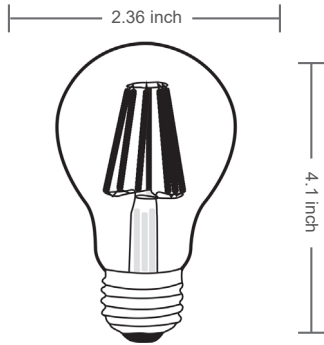

FILAMENT A-19

The EnVision Filament A19 LED takes your back to the traditional incandescent bulbs we love. The Filament A19 achieves a full 360° beam spread, puts off very little heat, and importantly contains no mercury. Lastly, for each bulb replaced, not only do you save in energy costs, but you are helping to lower your impact on the environment as well.

Applications:

- Indoor Lighting
- Decorative Lighting
- Residential Lighting

Product Information:

- Increase energy savings and shorten payback period
- High intensity: ready to replace existing 80W/100w incandescent
- Suitable for use in existing fixtures
- Dimmable with most dimmers including: Lutron Diva and Skylark Series
- 3 Year Limited Warranty
- UL Pending

Type	Model	Volt	Watt	Lumen	Color	CRI	Beam Spread
Filament A19	LED-FLM-A19-8W-27K	120V	8W	800	Soft- 2700k	>83	360°
Filament A19	LED-FLM-A19-10W-27K	120V	10W	1,000	Soft- 2700k	>83	360°