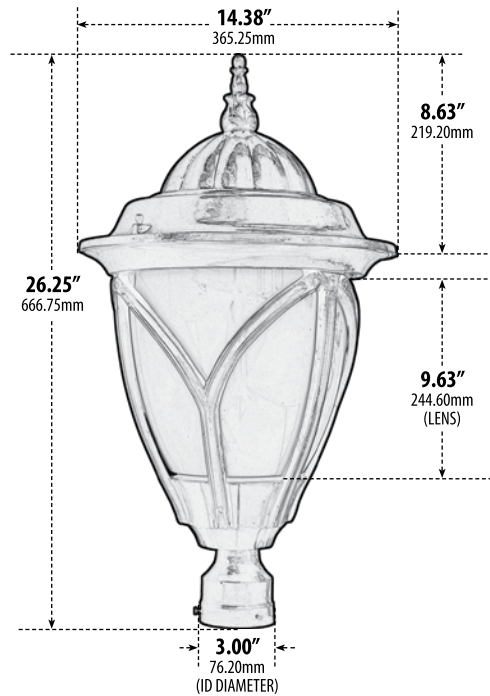

GM7120

THREE HEAD POST LIGHT FIXTURE

- ▶ **Material:** Powder Coated Cast Aluminum
- ▶ **Lens:** White, Heat Resistant, Polycarbonate Lens
- ▶ **Available Finish:** Black, Bronze, Verde Green
- ▶ **ETL Approved**

MODEL NUMBER	LAMP TYPE	ILLUMINANT TYPE	WATTS (W)	VOLTS (V)	LAMP(S) INCLUDED?
GM7120**	A-Type	Incandescent	3 x 60	120	NO
GM7121	Tubular Med	Fluorescent	3 x 50	120	YES
GM7122	HID	HPS	3 x 35	120	YES
GM7123	HID	HPS	3 x 50	120	YES
GM7123-MT	HID	HPS	3 x 50	MT	YES
GM7124	HID	HPS	3 x 70	120	YES
GM7124-MT	HID	HPS	3 x 70	MT	YES
GM7125	HID	MH	3 x 50	120	YES
GM7125-MT	HID	MH	3 x 50	MT	YES
GM7126	HID	MH	3 x 70	120	YES
GM7126-MT	HID	MH	3 x 70	MT	YES

**AVAILABLE IN 30W LED Add -LED30 to Model Number

Overall Dimensions:
192.87"H x 40.05"W x 40.05"D

Weight: 110.10 lbs

DABMAR LIGHTING INCORPORATED

2140 Eastman Ave . Oxnard, CA 93030 . 805.604.9090 . f: 805.604.9050 . www.dabmar.com