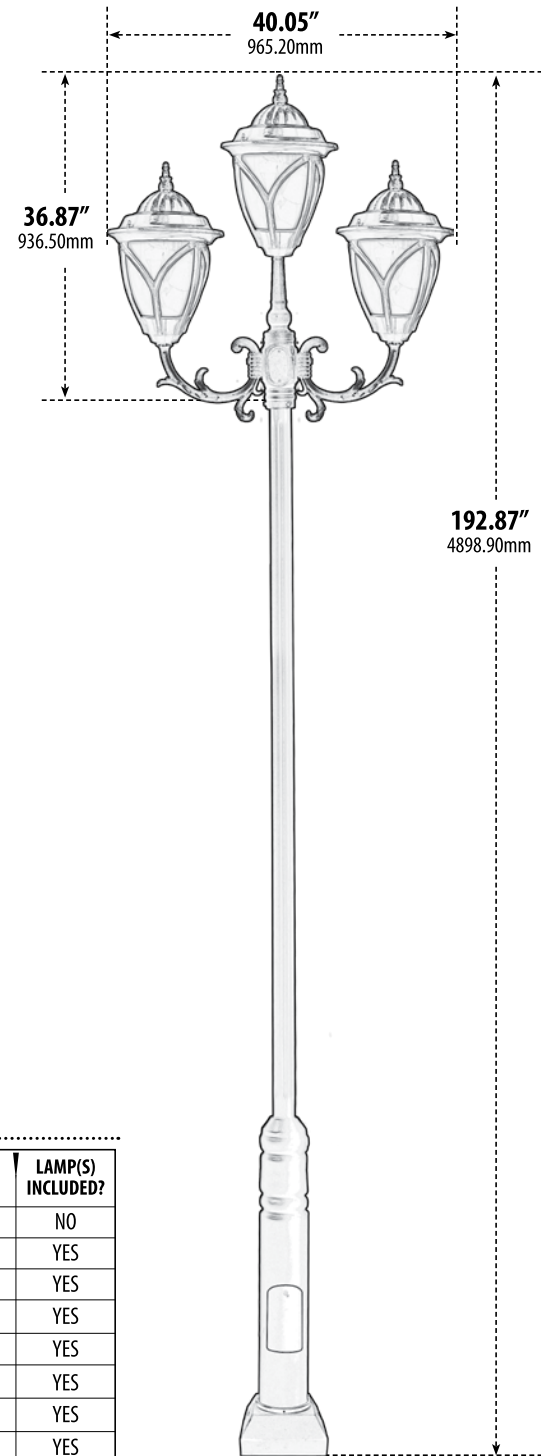

GM7120

THREE HEAD POST LIGHT FIXTURE

- ▶ **Material:** Powder Coated Cast Aluminum
- ▶ **Lens:** White, Heat Resistant, Polycarbonate Lens
- ▶ **Available Finish:** Black, Bronze, Verde Green
- ▶ **ETL Approved**

MODEL NUMBER	LAMP TYPE	ILLUMINANT TYPE	WATTS (W)	VOLTS (V)	LAMP(S) INCLUDED?
GM7120**	A-Type	Incandescent	3 x 60	120	NO
GM7121	Tubular Med	Fluorescent	3 x 50	120	YES
GM7122	HID	HPS	3 x 35	120	YES
GM7123	HID	HPS	3 x 50	120	YES
GM7123-MT	HID	HPS	3 x 50	MT	YES
GM7124	HID	HPS	3 x 70	120	YES
GM7124-MT	HID	HPS	3 x 70	MT	YES
GM7125	HID	MH	3 x 50	120	YES
GM7125-MT	HID	MH	3 x 50	MT	YES
GM7126	HID	MH	3 x 70	120	YES
GM7126-MT	HID	MH	3 x 70	MT	YES

**AVAILABLE IN 30W LED Add -LED30 to Model Number

Overall Dimensions:
192.87"H x 40.05"W x 40.05"D

Weight: 110.10 lbs

DABMAR LIGHTING INCORPORATED

2140 Eastman Ave . Oxnard, CA 93030 . 805.604.9090 . f: 805.604.9050 . www.dabmar.com