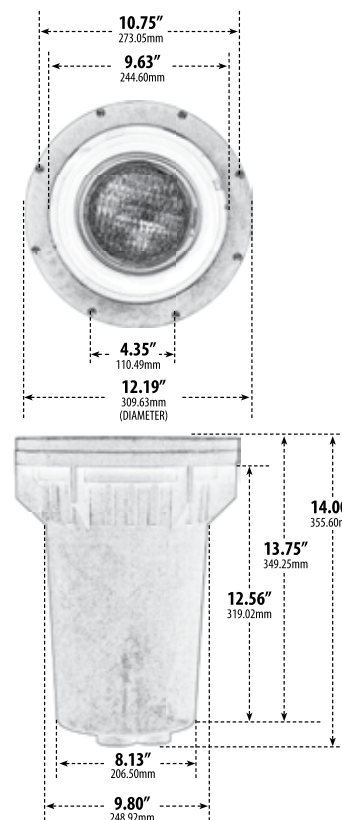

# FG4300

## ADJUSTABLE IN-GROUND WELL LIGHT

- ▶ **Material:** Fiberglass
- ▶ **Lens:** Clear, Heat Resistant, Tempered Glass

MODEL NUMBER	LAMP TYPE	ILLUMINANT TYPE	WATTS (W)	VOLTS (V)	LAMP(S) INCLUDED?
FG4300**	PAR38	INCANDESCENT	150	120	NO
FG4310	HID	HPS	70	120	YES
FG4310-MT	HID	HPS	70	MT	YES
FG4320	HID	HPS	100	120	YES
FG4320-MT	HID	HPS	100	MT	YES
FG4330	HID	HPS	150	120	YES
FG4330-MT	HID	HPS	150	MT	YES
FG4380	HID	MH/DE	70	120	YES
FG4380-MED	HID	MH	70	120	YES
FG4380-MED/MT	HID	MH	70	MT	YES
FG4380-MT	HID	MH/DE	70	MT	YES
FG4385	HID	MH/DE	100	120	YES
FG4385-MED	HID	MH	100	120	YES
FG4385-MED/MT	HID	MH	100	MT	YES
FG4385-MT	HID	MH/DE	100	MT	YES
FG4390	HID	MH/DE	150	120	YES
FG4390-MED	HID	MH	150	120	YES
FG4390-MED/MT	HID	MH	150	MT	YES
FG4390-MT	HID	MH/DE	150	MT	YES
FG4395-MED	HID	MH	175	120	YES
FG4395-MED/MT	HID	MH	175	MT	YES

- ▶ **Available Finish:** Bronze
- ▶ **ETL Approved**

\*\* Add -LED to number for PAR38 18W LED 120-277V

\* **Corrosion Resistant-Ocean Front Placement**

Overall Dimensions:  
14.00"H x 12.19"W x 12.19"D

Weight: SEE ABOVE  
Box Dimensions:  
14.31"H x 12.63"W x 12.50"D

Lamp Included  
Lamp Not Included (FG4300)

- FG4300 - 15.60 lbs
- FG4310 - 22 lbs
- FG4310-MT - 25 lbs
- FG4320 - 22 lbs
- FG4320-MT - 25 lbs
- FG4330 - 22 lbs
- FG4330-MT - 25 lbs
- FG4380 - 22 lbs
- FG4380-MED - 22 lbs
- FG4380-MED/MT - 24 lbs
- FG4380-MT - 24 lbs
- FG4385 - 24 lbs
- FG4385-MED - 24 lbs
- FG4385-MED/MT - 25 lbs
- FG4385-MT - 25 lbs
- FG4390 - 25 lbs
- FG4390-MED - 25 lbs
- FG4390-MED/MT - 25 lbs
- FG4390-MT - 25 lbs
- FG4395-MED - 26 lbs
- FG4395-MED/MT - 26 lbs