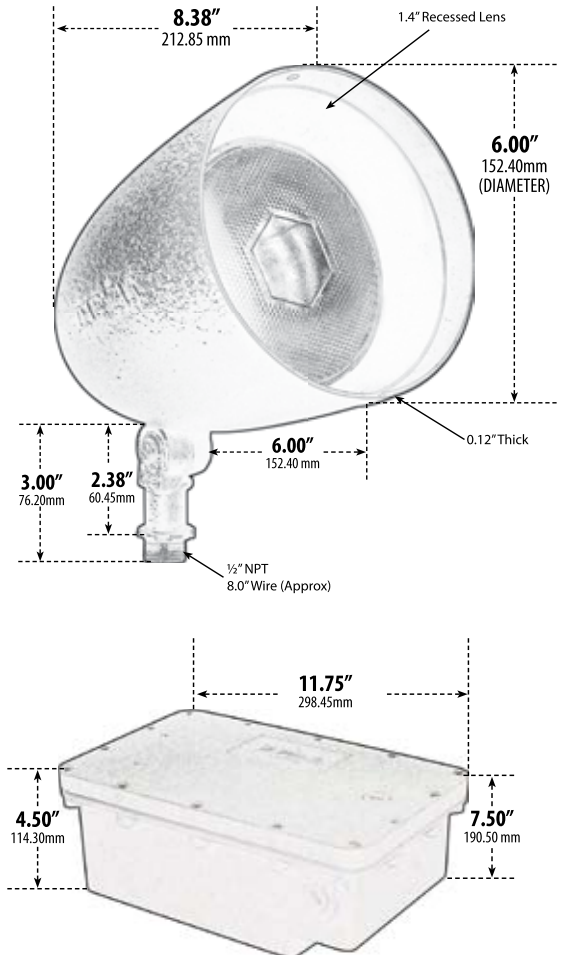

# FG-DPR38

## LINE VOLTAGE DIRECTIONAL SPOT LIGHT WITH IN-GROUND BALLAST BOX

- ▶ **Material Lamp:** Powder Coated Cast Aluminum
- ▶ **Material Box:** Fiberglass
- ▶ **Lens:** Clear, Heat Resistant, Tempered Glass
- ▶ **Two 1/2" and Two 3/4" Threaded Knock-Outs**
- ▶ **Available Finish:** Black, Bronze, Green, Verde Green
- ▶ **ETL Approved**

MODEL NUMBER	LAMP TYPE	ILLUMINANT TYPE	WATTS (W)	VOLTS (V)	LAMP(S) INCLUDED?
FG-DPR38-70MH	HID	MH	70	120	YES
FG-DPR38-70MH-MT	HID	MH	70	MT	YES
FG-DPR38-100MH	HID	MH	100	120	YES
FG-DPR38-100MH-MT	HID	MH	100	MT	YES