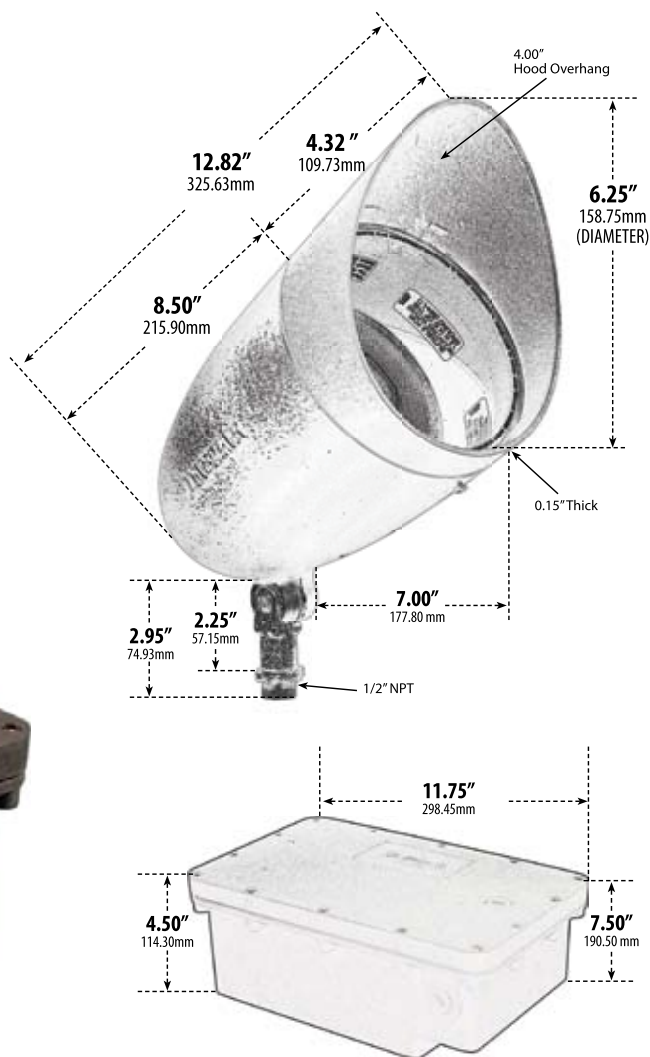

FG-DPR38H

LINE VOLTAGE DIRECTIONAL SPOT LIGHT WITH HOOD WITH IN-GROUND BALLAST BOX

- ▶ **Material Lamp:** Powder Coated Cast Aluminum
- ▶ **Material Box:** Fiberglass
- ▶ **Lens:** Clear, Heat Resistant, Tempered Glass
- ▶ **Two 1/2" and Two 3/4" Threaded Knock-Outs**
- ▶ **Available Finish:** Black, Bronze, Green, Verde Green
- ▶ **ETL Approved**

MODEL NUMBER	LAMP TYPE	ILLUMINANT TYPE	WATTS (W)	VOLTS (V)	LAMP(S) INCLUDED?
FG-DPR38H-70MH	HID	MH	70	120	YES
FG-DPR38H-70MH-MT	HID	MH	70	MT	YES
FG-DPR38H-100MH	HID	MH	100	120	YES
FG-DPR38H-100MH-MT	HID	MH	100	MT	YES