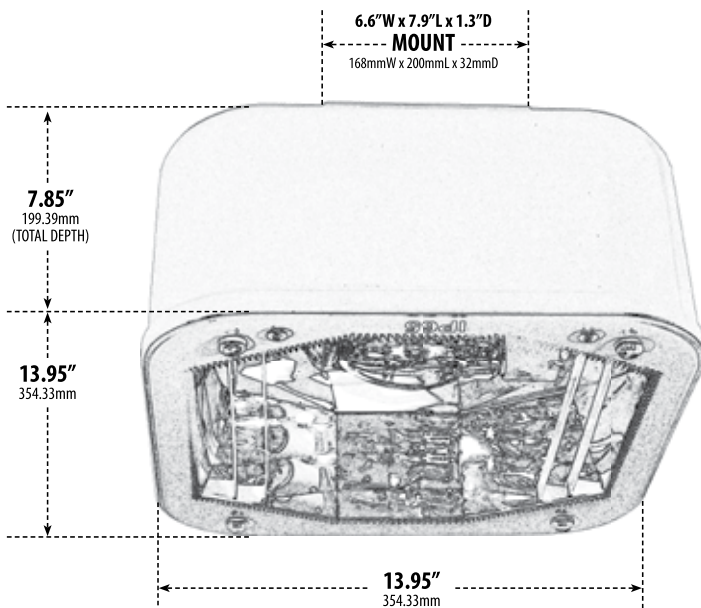

DW8850

MEDIUM SQUARE CEILING FIXTURE

- ▶ **Material:** Powder Coated Steel
- ▶ **Lens:** Clear, Heat Resistant, Tempered Glass Lens
- ▶ **Available Finish:** Bronze, White
- ▶ **ETL Approved**

MODEL NUMBER	LAMP TYPE	ILLUMINANT TYPE	WATTS (W)	VOLTS (V)	LAMP(S) INCLUDED?
DW8850	HID	HPS	70	120	YES
DW8850-MT	HID	HPS	70	MT	YES
DW8851	HID	HPS	100	120	YES
DW8851-MT	HID	HPS	100	MT	YES
DW8852	HID	HPS	150	120	YES
DW8852-MT	HID	HPS	150	MT	YES
DW8853	HID	MH	70	120	YES
DW8853-MT	HID	MH	70	MT	YES
DW8854	HID	MH	100	120	YES
DW8854-MT	HID	MH	100	MT	YES
DW8855	HID	MH	150	120	YES
DW8855-MT	HID	MH	150	MT	YES

Overall Dimensions:
13.95"H x 13.95"W x 7.85"D

Weight: 11.90 lbs
Approximate Wire Length: N/A
Box Dimensions: 11.00"H x 15.50"W x 15.50"D

DABMAR
LIGHTING

DABMAR LIGHTING INCORPORATED

2140 Eastman Ave . Oxnard, CA 93030 . 805.604.9090 . f: 805.604.9050 . www.dabmar.com