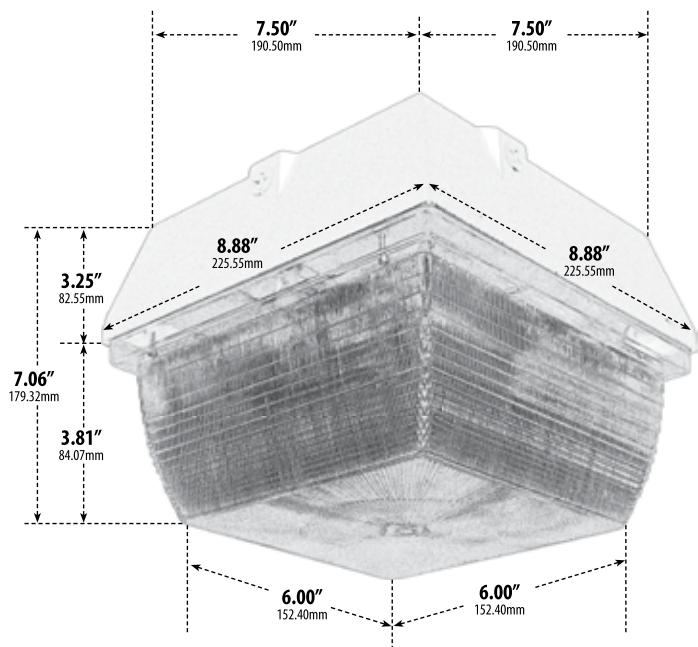

DW8800

MINI CEILING FIXTURE

- ▶ **Material:** Powder Coated Cast Aluminum
- ▶ **Lens:** Clear, Prismatic, Polycarbonate Lens
- ▶ **Available Finish:** Bronze
- ▶ **ETL Approved**

MODEL NUMBER	LAMP TYPE	ILLUMINANT TYPE	WATTS (W)	VOLTS (V)	LAMP(S) INCLUDED?
DW8800 **	HID	HPS	35	120	YES
DW8801	HID	HPS	50	120	YES
DW8802	HID	HPS	70	120	YES
DW8803	HID	MH	50	120	YES
DW8804	HID	MH	70	120	YES
DW8813	S13-GU24	FLUORESCENT	13	120	YES
DW8826	S26-GU24	FLUORESCENT	26	120	YES

**AVAILABLE IN 20W LED Add -LED20 to Model Number

Overall Dimensions: 8.88"W x 8.88"H x 7.06"D
 Approx Wire Length: N/A
 Weight: 10.2 lbs
 Box Dimensions: 9.50"W x 8.00"H x 9.38"D

DABMAR LIGHTING INCORPORATED