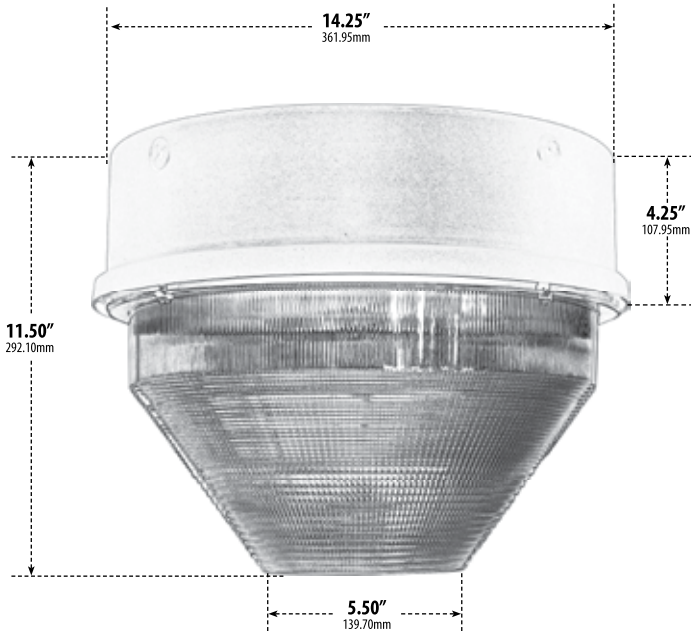

DW8720

MEDIUM ROUND CEILING FIXTURE

- ▶ **Material:** Powder Coated Cast Aluminum
- ▶ **Lens:** Clear, Prismatic, Polycarbonate Lens
- ▶ **Available Finish:** Bronze
- ▶ **ETL Approved**

MODEL NUMBER	LAMP TYPE	ILLUMINANT TYPE	WATTS (W)	VOLTS (V)	LAMP(S) INCLUDED?
DW8720	HID	HPS	70	120	YES
DW8720-MT	HID	HPS	70	MT	YES
DW8721	HID	HPS	100	120	YES
DW8721-MT	HID	HPS	100	MT	YES
DW8722	HID	HPS	150	120	YES
DW8722-MT	HID	HPS	150	MT	YES
DW8723	HID	MH	70	120	YES
DW8723-MT	HID	MH	70	MT	YES
DW8724	HID	MH	100	120	YES
DW8724-MT	HID	MH	100	MT	YES
DW8725	HID	MH	150	120	YES
DW8725-MT	HID	MH	150	MT	YES
DW8726	HID	MH	175	120	YES
DW8726-MT	HID	MH	175	MT	YES

Overall Dimensions:

15.06"W x 11.50"H x 15.06"D

Approx Wire Length: N/A

Weight: 7.0 lbs

Box Dimensions: 15.75"W x 11.81"H x 16.00"D

DABMAR
LIGHTING

DABMAR LIGHTING INCORPORATED

2140 Eastman Ave . Oxnard, CA 93030 . 805.604.9090 . f: 805.604.9050 . www.dabmar.com