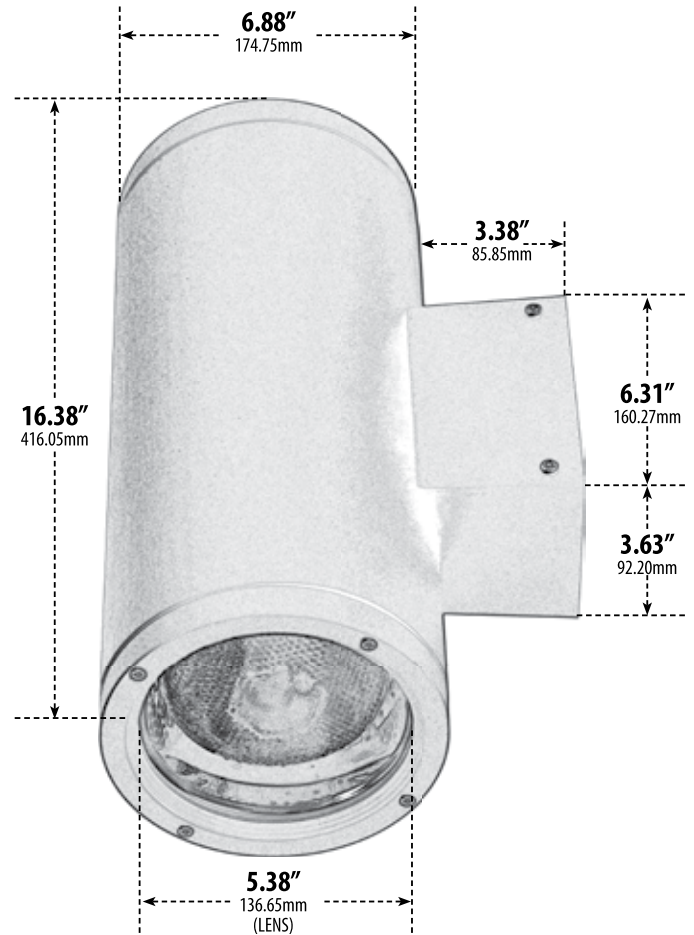

# DW3755

## UP AND DOWN LIGHT WALL FIXTURE

Overall Dimensions:  
6.88"W x 16.38"H x 10.26"D

Maximum Height: 16.38"  
Width: 6.88"  
Maximum Depth: 10.26"

Weight: 8.0 lbs  
Approximate Wire Length: N/A"  
Box Dimensions: 10.25"W x 16.63"H x 7.63"D

- **Material:** Powder Coated Cast Aluminum
- **Lens:** Clear, Heat Resistant, Tempered Glass
- **Available Finish:** Black, Bronze, Verde Green, White
- **ETL Approved**

MODEL NUMBER	LAMP TYPE	ILLUMINANT TYPE	WATTS (W)	VOLTS (V)	LAMP(S) INCLUDED?
DW3755	PAR38	Incandescent	2 x 90	120	NO
DW3756	PAR38	Incandescent	90	120	NO