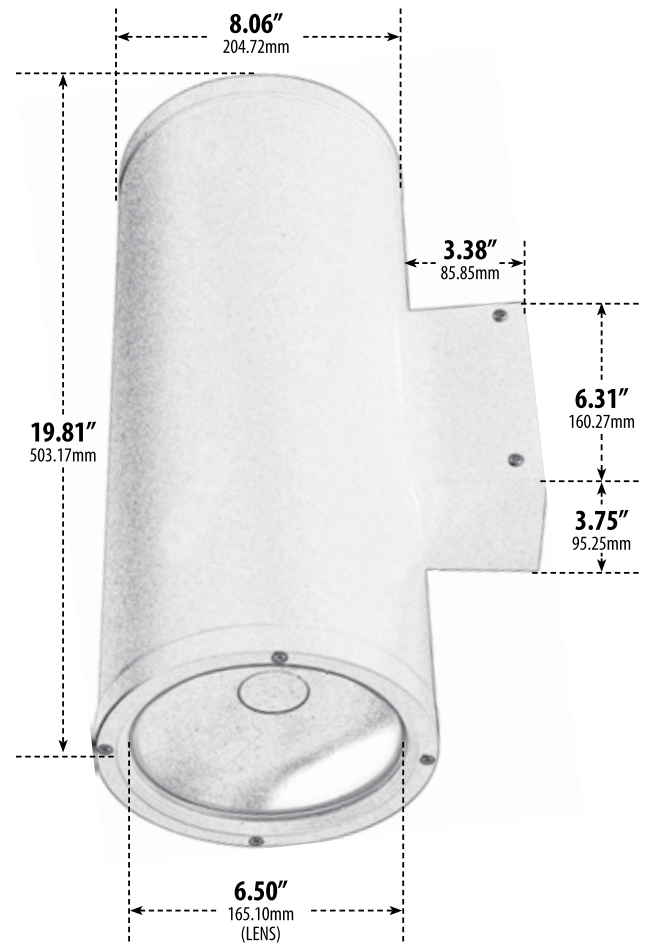

DW3701

UP AND DOWN LED WALL FIXTURE

- ▶ **Material:** Powder Coated Cast Aluminum
- ▶ **Lens:** Clear, Heat Resistant, Tempered Glass Lens
- ▶ **Available Finish:** Black, Bronze, Verde Green, White
- ▶ **ETL Approval Pending**

MODEL NUMBER	LAMP TYPE	ILLUMINANT TYPE	WATTS (W)	VOLTS (V)	LAMP(S) INCLUDED?
DW3701	LED CHIP	2 LEDs	2 x 20	120-277	YES

Overall Dimensions:
8.06"W x 19.81"H x 11.44"D

Maximum Height: 19.81"
Width: 8.06"
Maximum Depth: 11.44"

Weight: 10.4 lbs
Approximate Wire Length: N/A
Box Dimensions: 12.00"W x 22.19"H x 8.63"D

DABMAR
LIGHTING

DABMAR LIGHTING INCORPORATED

2140 Eastman Ave . Oxnard, CA 93030 . 805.604.9090 . f: 805.604.9050 . www.dabmar.com