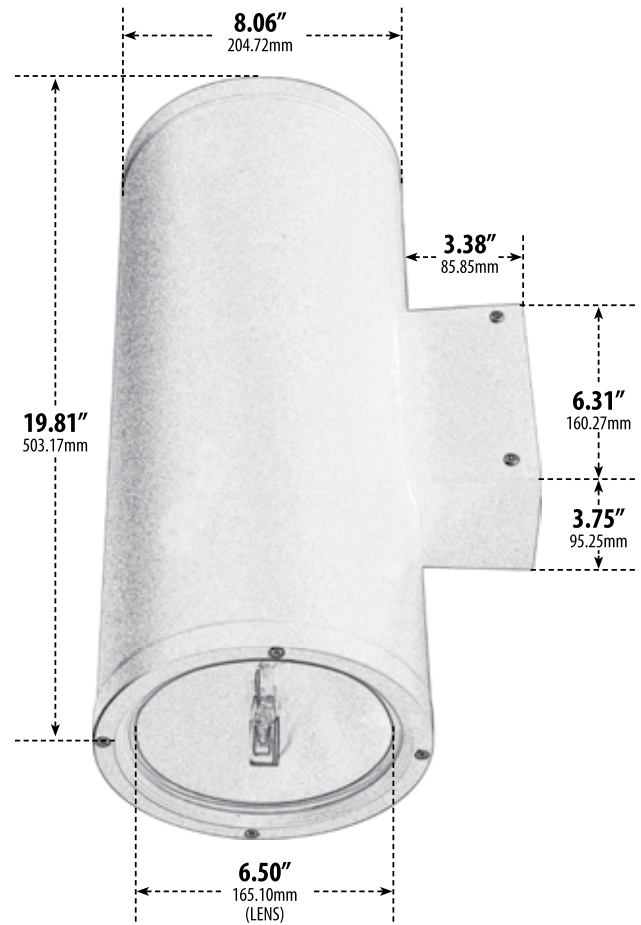

DW3700

UP AND DOWN LIGHT WALL FIXTURE

- **Material:** Powder Coated Cast Aluminum
- **Lens:** Clear, Heat Resistant, Tempered Glass
- **Available Finish:** Black, Bronze, Verde Green, White
- **ETL Approved**

MODEL NUMBER	LAMP TYPE	ILLUMINANT TYPE	WATTS (W)	VOLTS (V)	LAMP(S) INCLUDED?
DW3700	HID	MH/DE	2 x 70	120	YES
DW3750	HID	MH/DE	70	120	YES

Lamp Color Options Available (See page 103)

Overall Dimensions:
8.06"W x 19.81"H x 11.44"D

Maximum Height: 19.81"
Width: 8.06"
Maximum Depth: 11.44"

Weight: 10.4 lbs
Approximate Wire Length: N/A
Box Dimensions: 12.00"W x 22.19"H x 8.63"D

DABMAR
LIGHTING

DABMAR LIGHTING INCORPORATED

2140 Eastman Ave . Oxnard, CA 93030 . 805.604.9090 . f: 805.604.9050 . www.dabmar.com