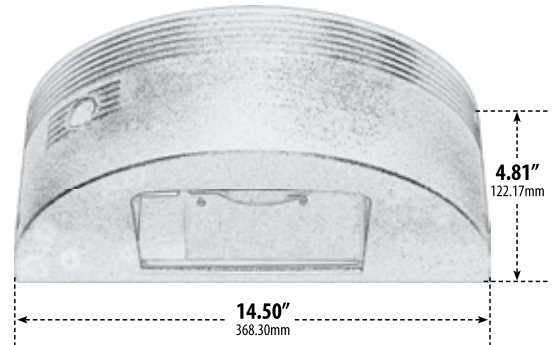

## UP AND DOWN LIGHT WALL FIXTURE

- ▶ **Material:** Polycarbonate Cover, Cast Aluminum Backplate
- ▶ **Lens:** Clear, Heat Resistant, Polycarbonate Lens
- ▶ **Available Finish:** Bronze, White
- ▶ **ETL Approved**

\*\*AVAILABLE IN 20W LED Add -LED20 to Model Number

Overall Dimensions:

14.50"W x 7.63"H x 4.81"D

Maximum Height: 7.63"

Width: 14.50"

Maximum Depth: 4.81"

Weight: 9.2 lbs

Approximate Wire Length: 6.00"

Box Dimensions: 15.00"W x 5.88"H x 8.13"D

**DABMAR**  
L I G H T I N G

DABMAR LIGHTING INCORPORATED

2140 Eastman Ave . Oxnard, CA 93030 . 805.604.9090 . f: 805.604.9050 . www.dabmar.com