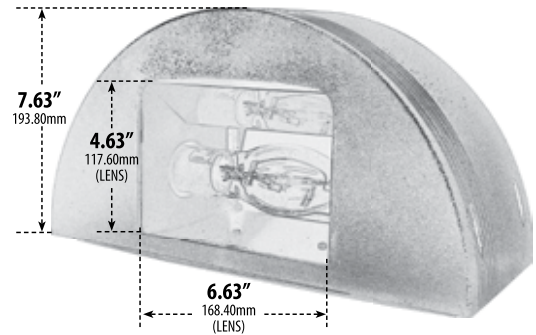

## UP AND DOWN LIGHT WALL FIXTURE

- ▶ **Material:** Polycarbonate Cover, Cast Aluminum Backplate
- ▶ **Lens:** Clear, Heat Resistant, Polycarbonate Lens
- ▶ **Available Finish:** Bronze, White
- ▶ **ETL Approved**

\*\*AVAILABLE IN 20W LED Add -LED20 to Model Number

Overall Dimensions:

14.50"W x 7.63"H x 4.81"D

Maximum Height: 7.63"

Width: 14.50"

Maximum Depth: 4.81"

Weight: 9.2 lbs

Approximate Wire Length: 6.00"

Box Dimensions: 15.00"W x 5.88"H x 8.13"D

**DABMAR**  
L I G H T I N G

DABMAR LIGHTING INCORPORATED

2140 Eastman Ave . Oxnard, CA 93030 . 805.604.9090 . f: 805.604.9050 . www.dabmar.com