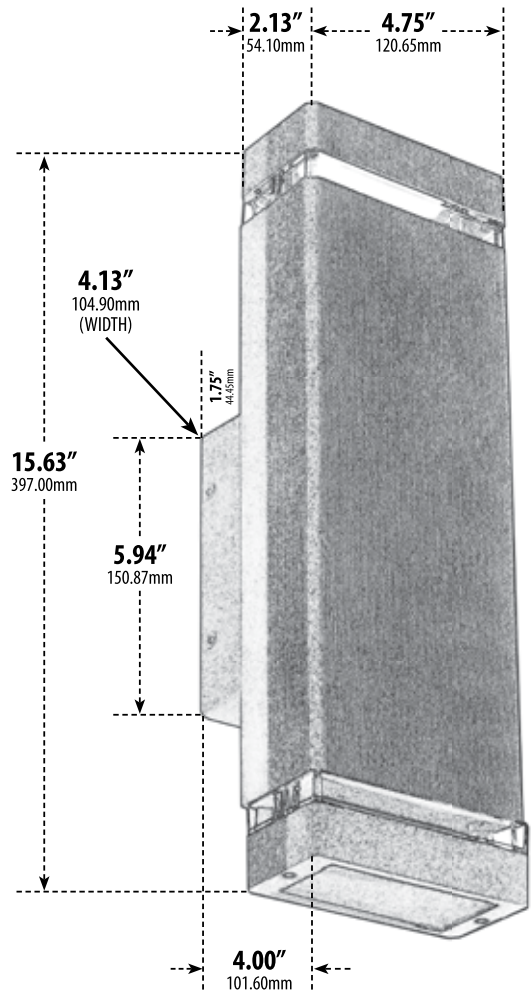

DW3575

UP AND DOWN LIGHT WALL FIXTURE

- ▶ **Material:** Powder Coated Cast Aluminum
- ▶ **Lens:** Clear, Heat Resistant, Polycarbonate Lens
- ▶ **Available Finish:** Black, Bronze, Gray, White, Verde Green
- ▶ **Energy Star Fixture**
- ▶ **ETL Approved**

MODEL NUMBER	LAMP TYPE	ILLUMINANT TYPE	WATTS (W)	VOLTS (V)	LAMP(S) INCLUDED?
DW3575	S13-GU24	Fluorescent	2 x 13	120	YES

Overall Dimensions:
15.63"H x 4.75"W x 4.00"D

Weight: 3.2 lbs
Approximate Wire Length: 7"
Box Dimensions: 15.88"H x 4.44"W x 5.50"D