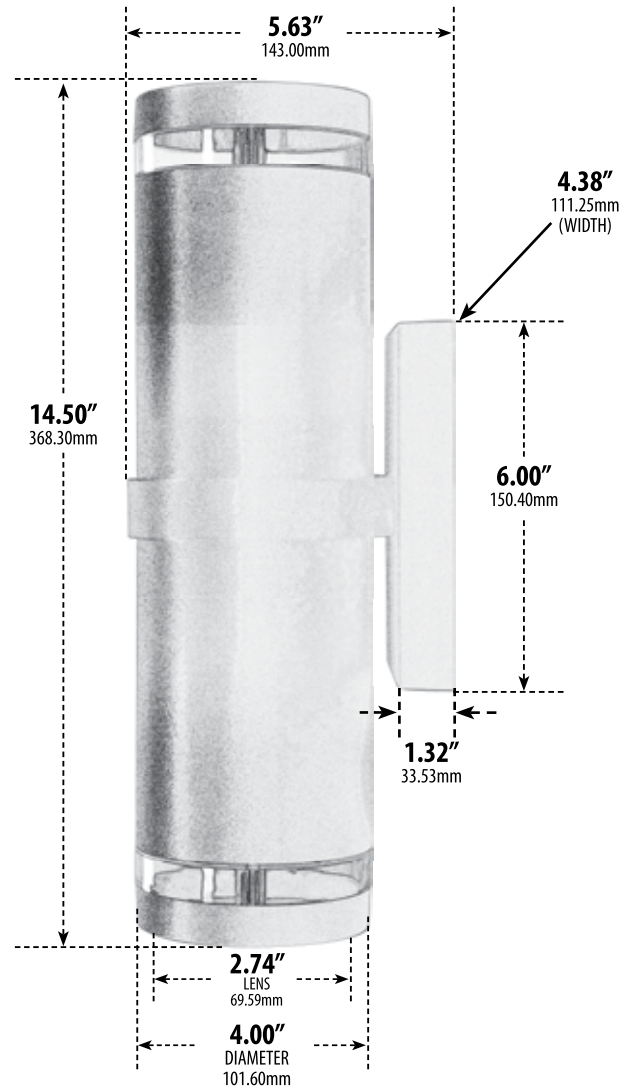

DW3560

UP AND DOWN LIGHT WALL FIXTURE

- ▶ **Material:** Powder Coated Cast Aluminum
- ▶ **Lens:** Clear, Heat Resistant, Polycarbonate Lens
- ▶ **Available Finish:** Black, Bronze, White, Verde Green
- ▶ **ETL Approved**

MODEL NUMBER	LAMP TYPE	ILLUMINANT TYPE	WATTS (W)	VOLTS (V)	LAMP(S) INCLUDED?
DW3560	PAR20	Incandescent	2 x 50	120	NO
DW3561	S13-GU24	Fluorescent	2 x 13	120	YES
DW3562	S26-GU24	Fluorescent	2 x 26	120	YES
DW3563	PAR20-LED	3 LEDs	2 x 9	120	YES

Overall Dimensions:
14.50"H x 4.38 "W x 5.63"D

Weight: 3.0 lbs
Approximate Wire Length: 8"
Box Dimensions: 14.75"H x 6.19"W x 4.50"D

DABMAR
LIGHTING

DABMAR LIGHTING INCORPORATED

2140 Eastman Ave . Oxnard, CA 93030 . 805.604.9090 . f: 805.604.9050 . www.dabmar.com