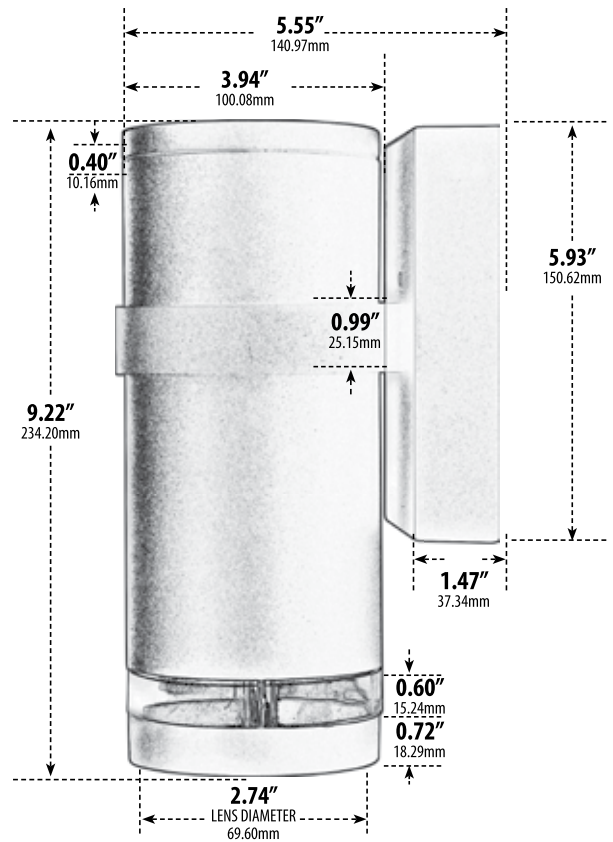

DW3550

DOWN LIGHT WALL FIXTURE

Overall Dimensions:
9.22"H x 3.94"W x 5.55"D

Weight: 2.2 lbs
Approximate Wire Length: 7"
Box Dimensions: 9.50"H x 6.13"W x 4.63"D

- ▶ **Material:** Powder Coated Cast Aluminum
- ▶ **Lens:** Clear, Heat Resistant, Polycarbonate Lens
- ▶ **Available Finish:** Black, Bronze, White, Verde Green
- ▶ **ETL Approved**

MODEL NUMBER	LAMP TYPE	ILLUMINANT TYPE	WATTS (W)	VOLTS (V)	LAMP(S) INCLUDED?
DW3550	PAR20	Incandescent	50	120	NO
DW3551	S13-GU24	Fluorescent	13	120	YES
DW3552	S26-GU24	Fluorescent	26	120	YES
DW3553	PAR20-LED	3 LEDs	9	120	YES