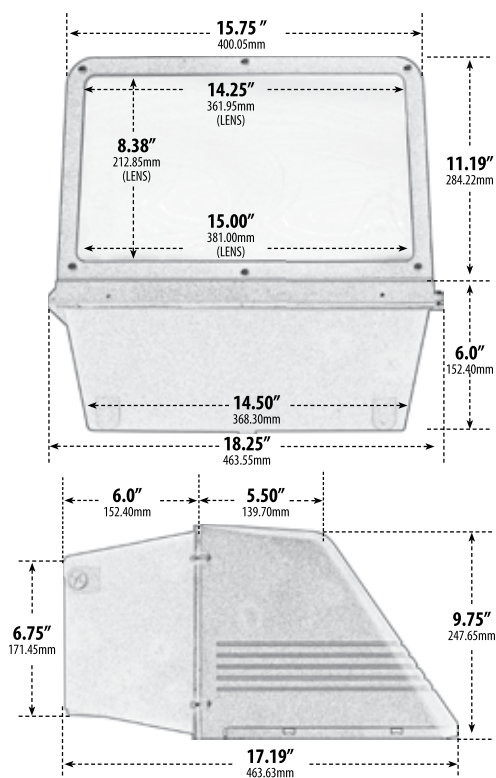

## DARK SKY LARGE WALL PACK FIXTURE

Overall Dimensions:  
18.25"W x 17.19"H x 9.75"D

Maximum Height: 17.19"  
Width: 18.25"  
Maximum Depth: 9.75"

Weight: 12.8 lbs  
Approximate Wire Length: N/A  
Box Dimensions: 19.25"W x 18.88"H x 10.63"D