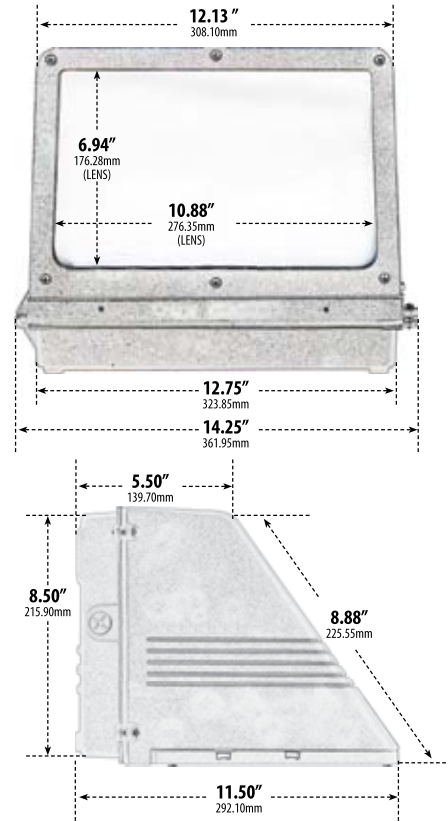

DW1680

DARK SKY MEDIUM WALL PACK FIXTURE

- ▶ **Material:** Powder Coated Cast Aluminum
- ▶ **Lens:** Frosted, Heat Resistant, Tempered, Glass Lens
- ▶ **Available Finish:** Bronze
- ▶ **ETL Approved**

Overall Dimensions:
14.25"W x 8.50"H x 11.50"D

Maximum Height: 8.50"

Width: 14.25"

Maximum Depth: 11.50"

Weight: 11.8 lbs

Approximate Wire Length: N/A

Box Dimensions: 14.88"W x 12.25"H x 9.50"D

MODEL NUMBER	LAMP TYPE	ILLUMINANT TYPE	WATTS (W)	VOLTS (V)	LAMP(S) INCLUDED?
DW1680	HID	HPS	70	120	YES
DW1680-MT	HID	HPS	70	MT	YES
DW1681	HID	HPS	100	120	YES
DW1681-MT	HID	HPS	100	MT	YES
DW1682	HID	HPS	150	120	YES
DW1682-MT	HID	HPS	150	MT	YES
DW1683	HID	MH	70	120	YES
DW1683-MT	HID	MH	70	MT	YES
DW1684	HID	MH	100	120	YES
DW1684-MT	HID	MH	100	MT	YES
DW1685	HID	MH	150	120	YES
DW1685-MT	HID	MH	150	MT	YES
DW1686	HID	MH	175	120	YES
DW1686-MT	HID	MH	175	MT	YES