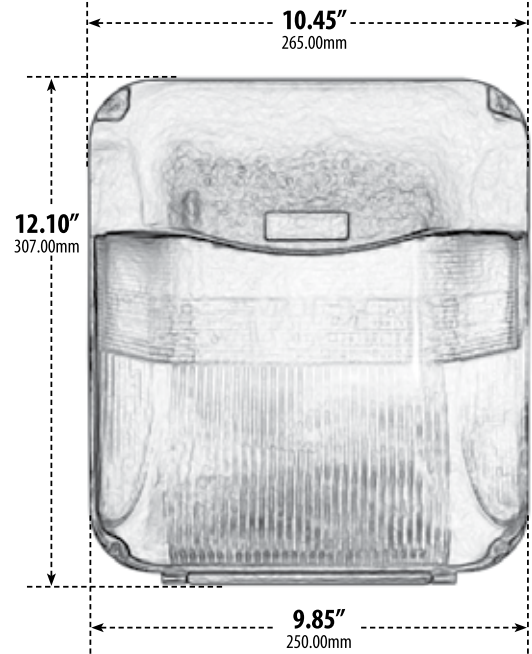

DW1110

SURFACE MOUNTED WALL FIXTURE

- ▶ **Material:** Polycarbonate
- ▶ **Lens:** Clear, Ribbed, Heat Resistant, Polycarbonate Lens
- ▶ **Available Finish:** Black
- ▶ **ETL Approved**

MODEL NUMBER	LAMP TYPE	ILLUMINANT TYPE	WATTS (W)	VOLTS (V)	LAMP(S) INCLUDED?
DW1110	DL-S26-GU24	Fluorescent	2 x 26	120	YES
DW1111	HID	HPS	35	120	YES
DW1112	HID	HPS	50	120	YES
DW1113	HID	HPS	70	120	YES
DW1114	HID	MH	35	120	YES
DW1115	HID	MH	50	120	YES
DW1116	HID	MH	70	120	YES

Overall Dimensions:
12.10"H x 10.45"W x 7.00"D

Weight: 3.0 lbs
Box Dimensions: 12.00"W x 7.18"H x 10.63"D

DABMAR
LIGHTING

DABMAR LIGHTING INCORPORATED

2140 Eastman Ave . Oxnard, CA 93030 . 805.604.9090 . f: 805.604.9050 . www.dabmar.com