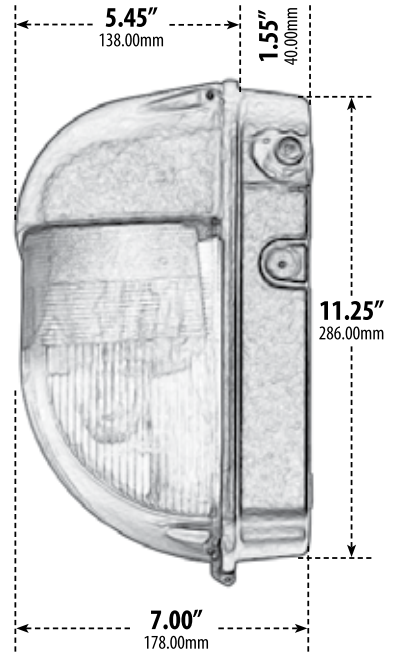

DW1110

SURFACE MOUNTED WALL FIXTURE

- ▶ **Material:** Polycarbonate
- ▶ **Lens:** Clear, Ribbed, Heat Resistant, Polycarbonate Lens
- ▶ **Available Finish:** Black
- ▶ **ETL Approved**

MODEL NUMBER	LAMP TYPE	ILLUMINANT TYPE	WATTS (W)	VOLTS (V)	LAMP(S) INCLUDED?
DW1110	DL-S26-GU24	Fluorescent	2 x 26	120	YES
DW1111	HID	HPS	35	120	YES
DW1112	HID	HPS	50	120	YES
DW1113	HID	HPS	70	120	YES
DW1114	HID	MH	35	120	YES
DW1115	HID	MH	50	120	YES
DW1116	HID	MH	70	120	YES

Overall Dimensions:
12.10"H x 10.45"W x 7.00"D

Weight: 3.0 lbs
Box Dimensions: 12.00"W x 7.18"H x 10.63"D

DABMAR
LIGHTING

DABMAR LIGHTING INCORPORATED

2140 Eastman Ave . Oxnard, CA 93030 . 805.604.9090 . f: 805.604.9050 . www.dabmar.com