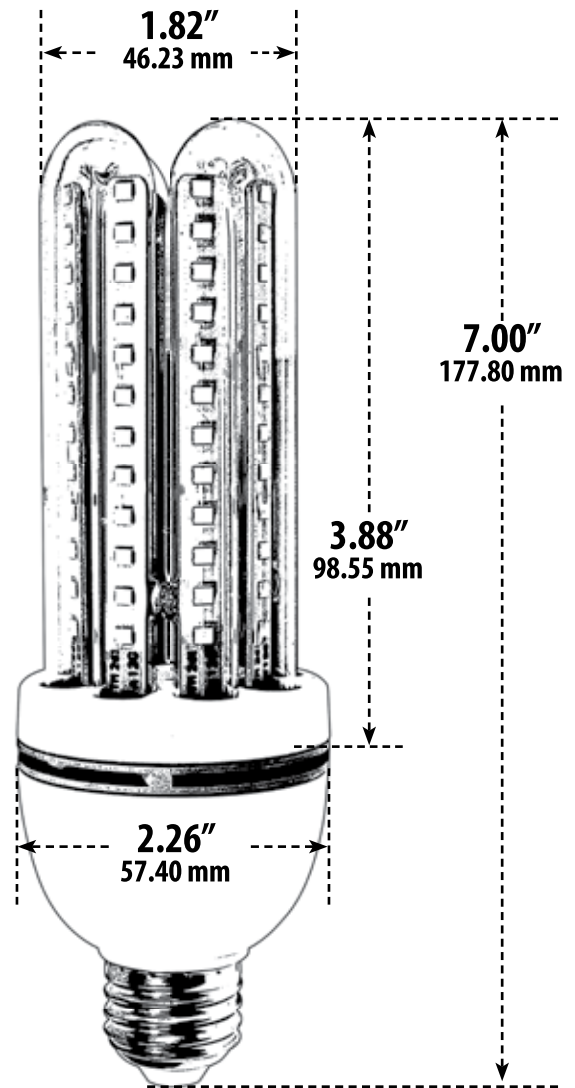

DL-TB-LED/96

LED LAMP

- ▶ **Base:** Medium Base
- ▶ **Lamp:** 16W E26 Base 96 LEDs **85-265V** 30K or 65K
- ▶ **Lamp Color:** White
- ▶ **Lamp Size:** 7.00"H x 2.26"W
- ▶ **Lumens:** 1600
- ▶ **Lamp Life:** 50,000 Hrs

Overall Dimensions:
7.00"H x 2.26"W x 2.26"D
Weight: 0.2lbs.

Box Dimensions:
7.50"H x 2.50"W x 2.50"D

DABMAR
LIGHTING

DABMAR LIGHTING INCORPORATED

2140 Eastman Ave . Oxnard, CA 93030 . 805.604.9090 . f: 805.604.9050 . www.dabmar.com