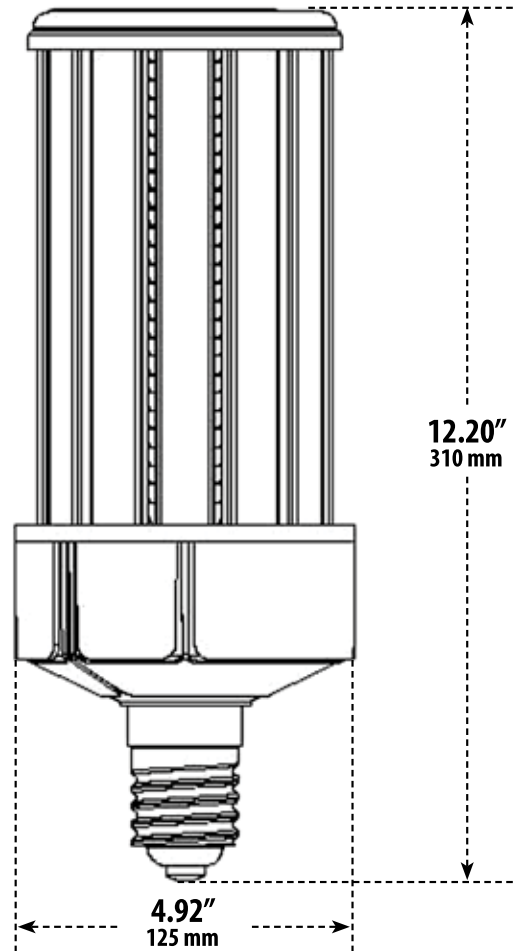

DL-TB-LED-896-41K

LED LAMP

- ▶ **Base:** E39 Mogul Base
- ▶ **Lamp:** 120W 896 LEDs **100-277V** 41K
- ▶ **Lamp Color:** White
- ▶ **Lamp Size:** 12.20"H x 4.92"W
- ▶ **Lumens:** 12,000
- ▶ **Equivalent:** 800W Incandescent/300W CFL

Overall Dimensions:
12.20"H x 4.92"W x 4.92"D
Weight: 2.8 lbs.

Box Dimensions:
13.38"H x 5.90"W x 5.90"D

DABMAR
LIGHTING

DABMAR LIGHTING INCORPORATED

2140 Eastman Ave . Oxnard, CA 93030 . 805.604.9090 . f: 805.604.9050 . www.dabmar.com