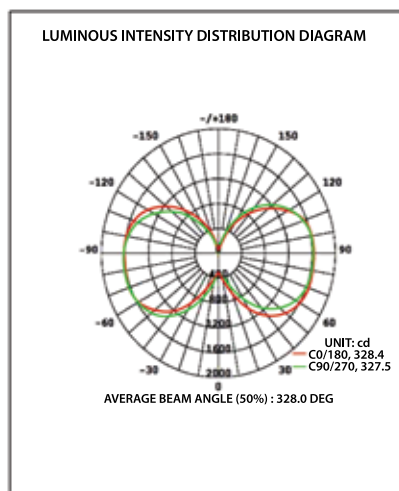

DL-TB-LED-896-41K

LED LAMP

- ▶ **Base:** E39 Mogul Base
- ▶ **Lamp:** 120W 896 LEDs **100-277V** 41K
- ▶ **Lamp Color:** White
- ▶ **Lamp Size:** 12.20"H x 4.92"W
- ▶ **Lumens:** 12,000
- ▶ **Equivalent:** 800W Incandescent/300W CFL

Overall Dimensions:
12.20"H x 4.92"W x 4.92"D
Weight: 2.8 lbs.

Box Dimensions:
13.38"H x 5.90"W x 5.90"D

DABMAR
LIGHTING

DABMAR LIGHTING INCORPORATED

2140 Eastman Ave . Oxnard, CA 93030 . 805.604.9090 . f: 805.604.9050 . www.dabmar.com