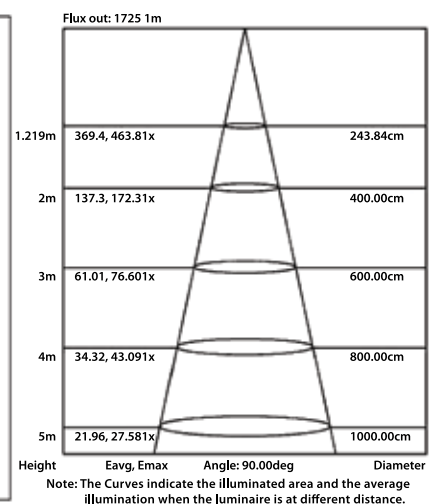

DL-TB-LED-896-41K

LED LAMP

- ▶ **Base:** E39 Mogul Base
- ▶ **Lamp:** 120W 896 LEDs **100-277V** 41K
- ▶ **Lamp Color:** White
- ▶ **Lamp Size:** 12.20"H x 4.92"W
- ▶ **Lumens:** 12,000
- ▶ **Equivalent:** 800W Incandescent/300W CFL

Overall Dimensions:
12.20"H x 4.92"W x 4.92"D
Weight: 2.8 lbs.

Box Dimensions:
13.38"H x 5.90"W x 5.90"D

DABMAR
LIGHTING

DABMAR LIGHTING INCORPORATED

2140 Eastman Ave . Oxnard, CA 93030 . 805.604.9090 . f: 805.604.9050 . www.dabmar.com