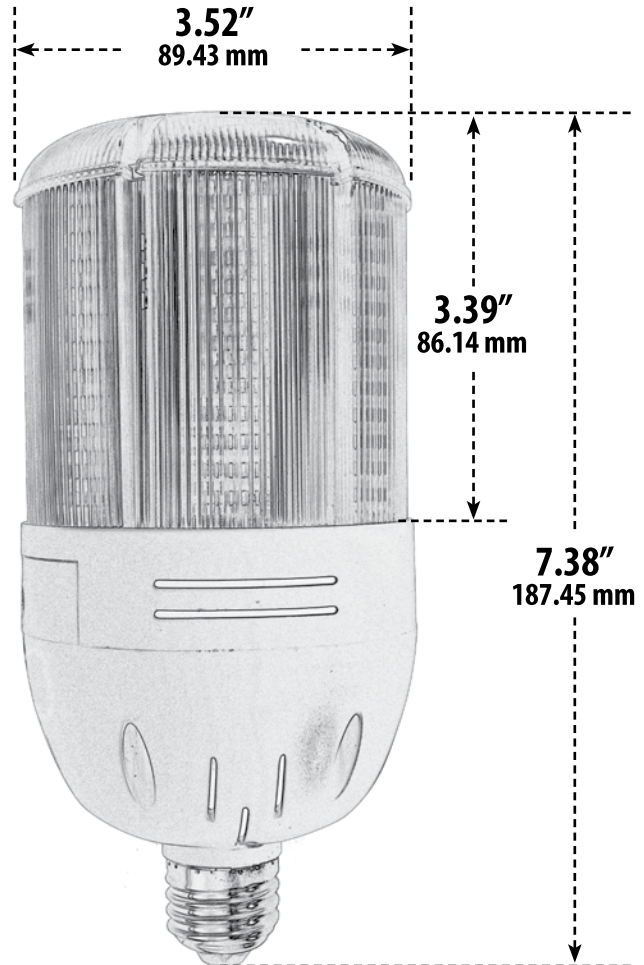

DL-TB-LED/84

LED LAMP

- ▶ **Base:** Medium Base
- ▶ **Lamp:** 30W E26 Base 84 LEDs **120-277V** 60K
- ▶ **Lamp Color:** White
- ▶ **Lamp Size:** 7.38"H x 3.52"W
- ▶ **Lumens:** 3000
- ▶ **Lamp Life:** 50,000 Hrs

Overall Dimensions:
7.38"H x 3.52"W x 3.52"D
Weight: 1.2lbs.

Box Dimensions:
9.88"H x 4.00"W x 4.00"D

DABMAR
LIGHTING

DABMAR LIGHTING INCORPORATED

2140 Eastman Ave . Oxnard, CA 93030 . 805.604.9090 . f: 805.604.9050 . www.dabmar.com